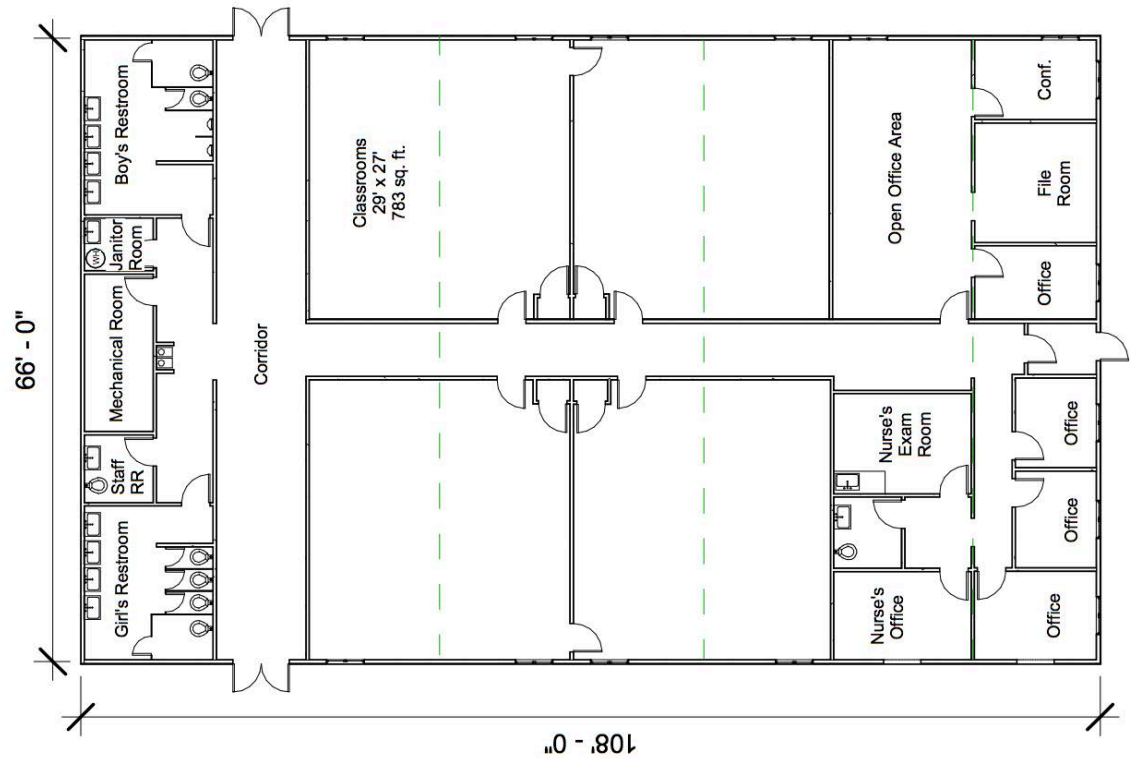

*Exterior shown with Galvalume metal siding

4 Classroom/ Offices/ Administrative Space/ Restrooms

FOR MORE INFORMATION
CALL 800-257-2536