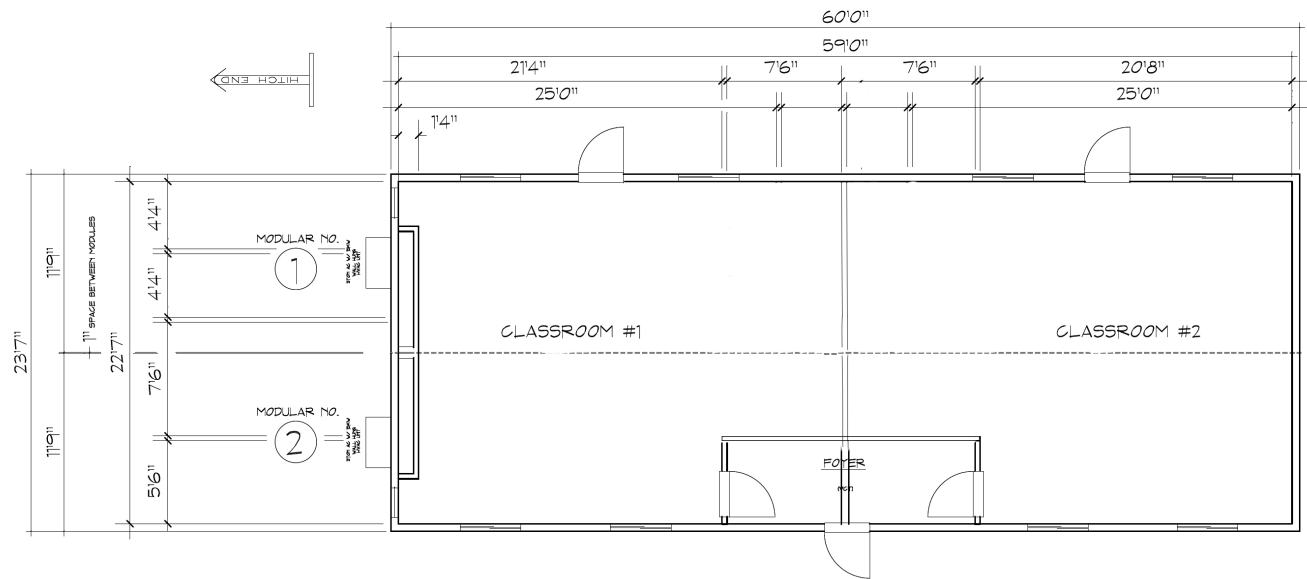

## 24' x 60' 2 Classroom

\*Exterior shown with Galvalume metal siding

FOR MORE INFORMATION  
CALL 800-257-2536