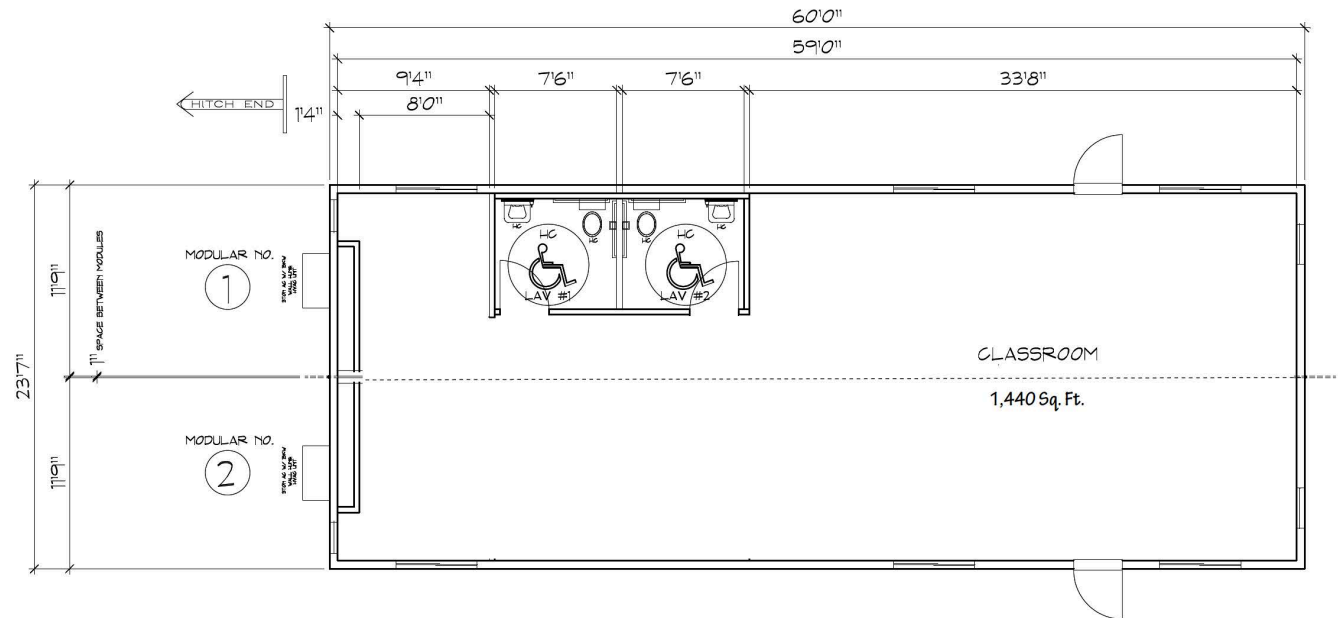

24' x 60'
Single
Classroom/
Restrooms

*Exterior shown with Galvalume metal siding

FOR MORE INFORMATION
CALL 800-257-2536