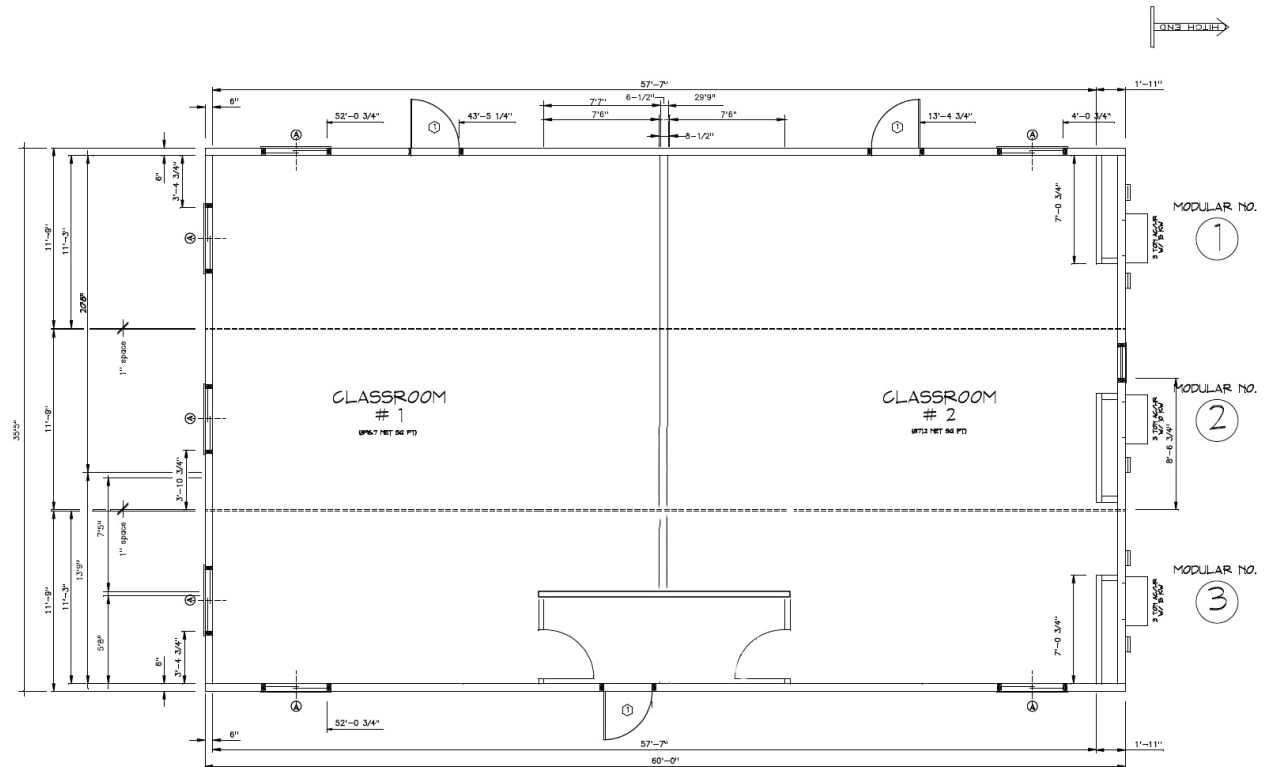

*Exterior shown with Galvalume metal siding

36' x 60'
2 Classroom

FOR MORE INFORMATION
CALL 800-257-2536