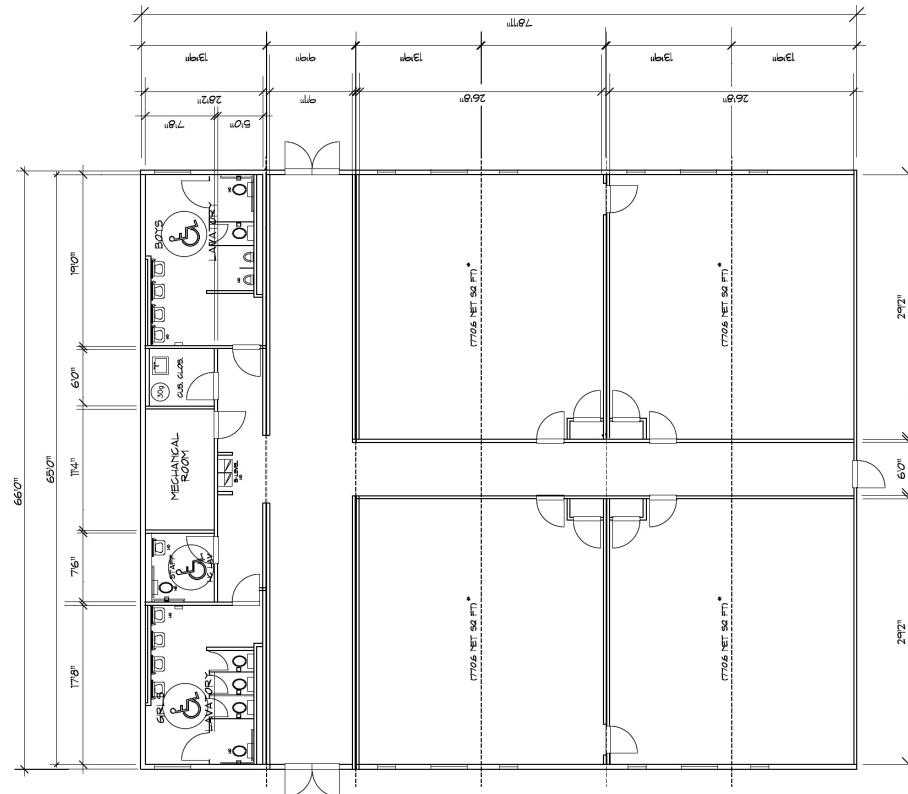

*Exterior shown with Galvalume metal siding

4 Classroom/ Restrooms

FOR MORE INFORMATION
CALL 800-257-2536