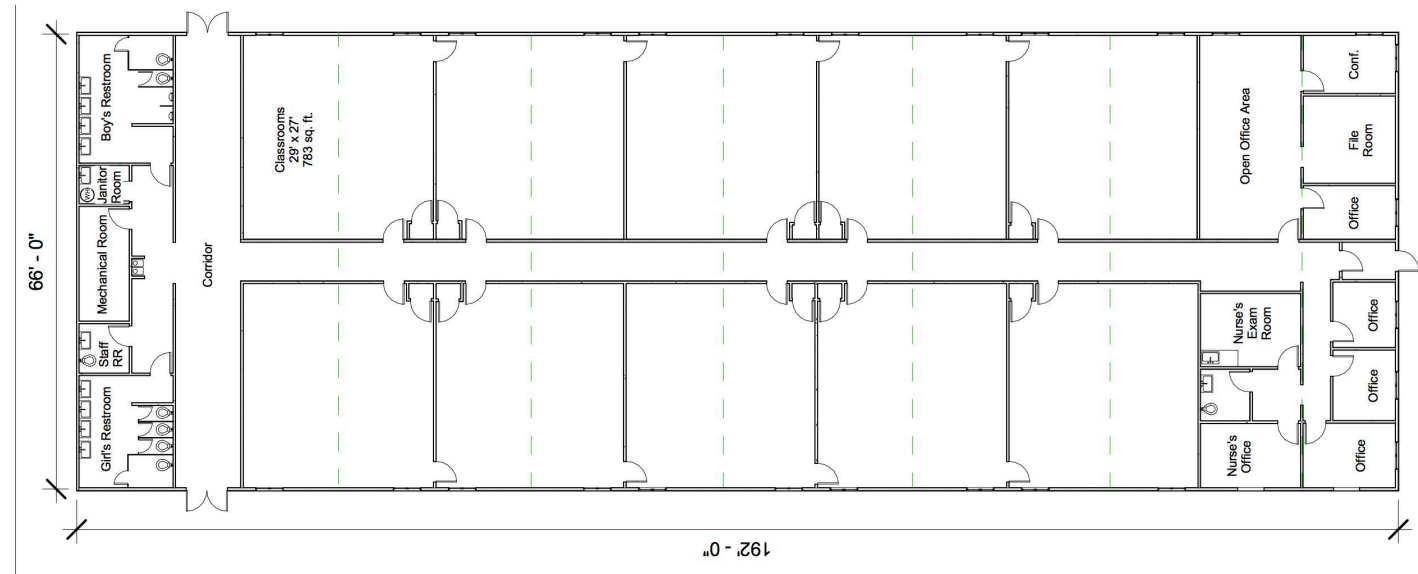

*Exterior shown with Galvalume metal siding

10 Classroom/ Administrative Offices/ Restrooms

FOR MORE INFORMATION
CALL 800-257-2536