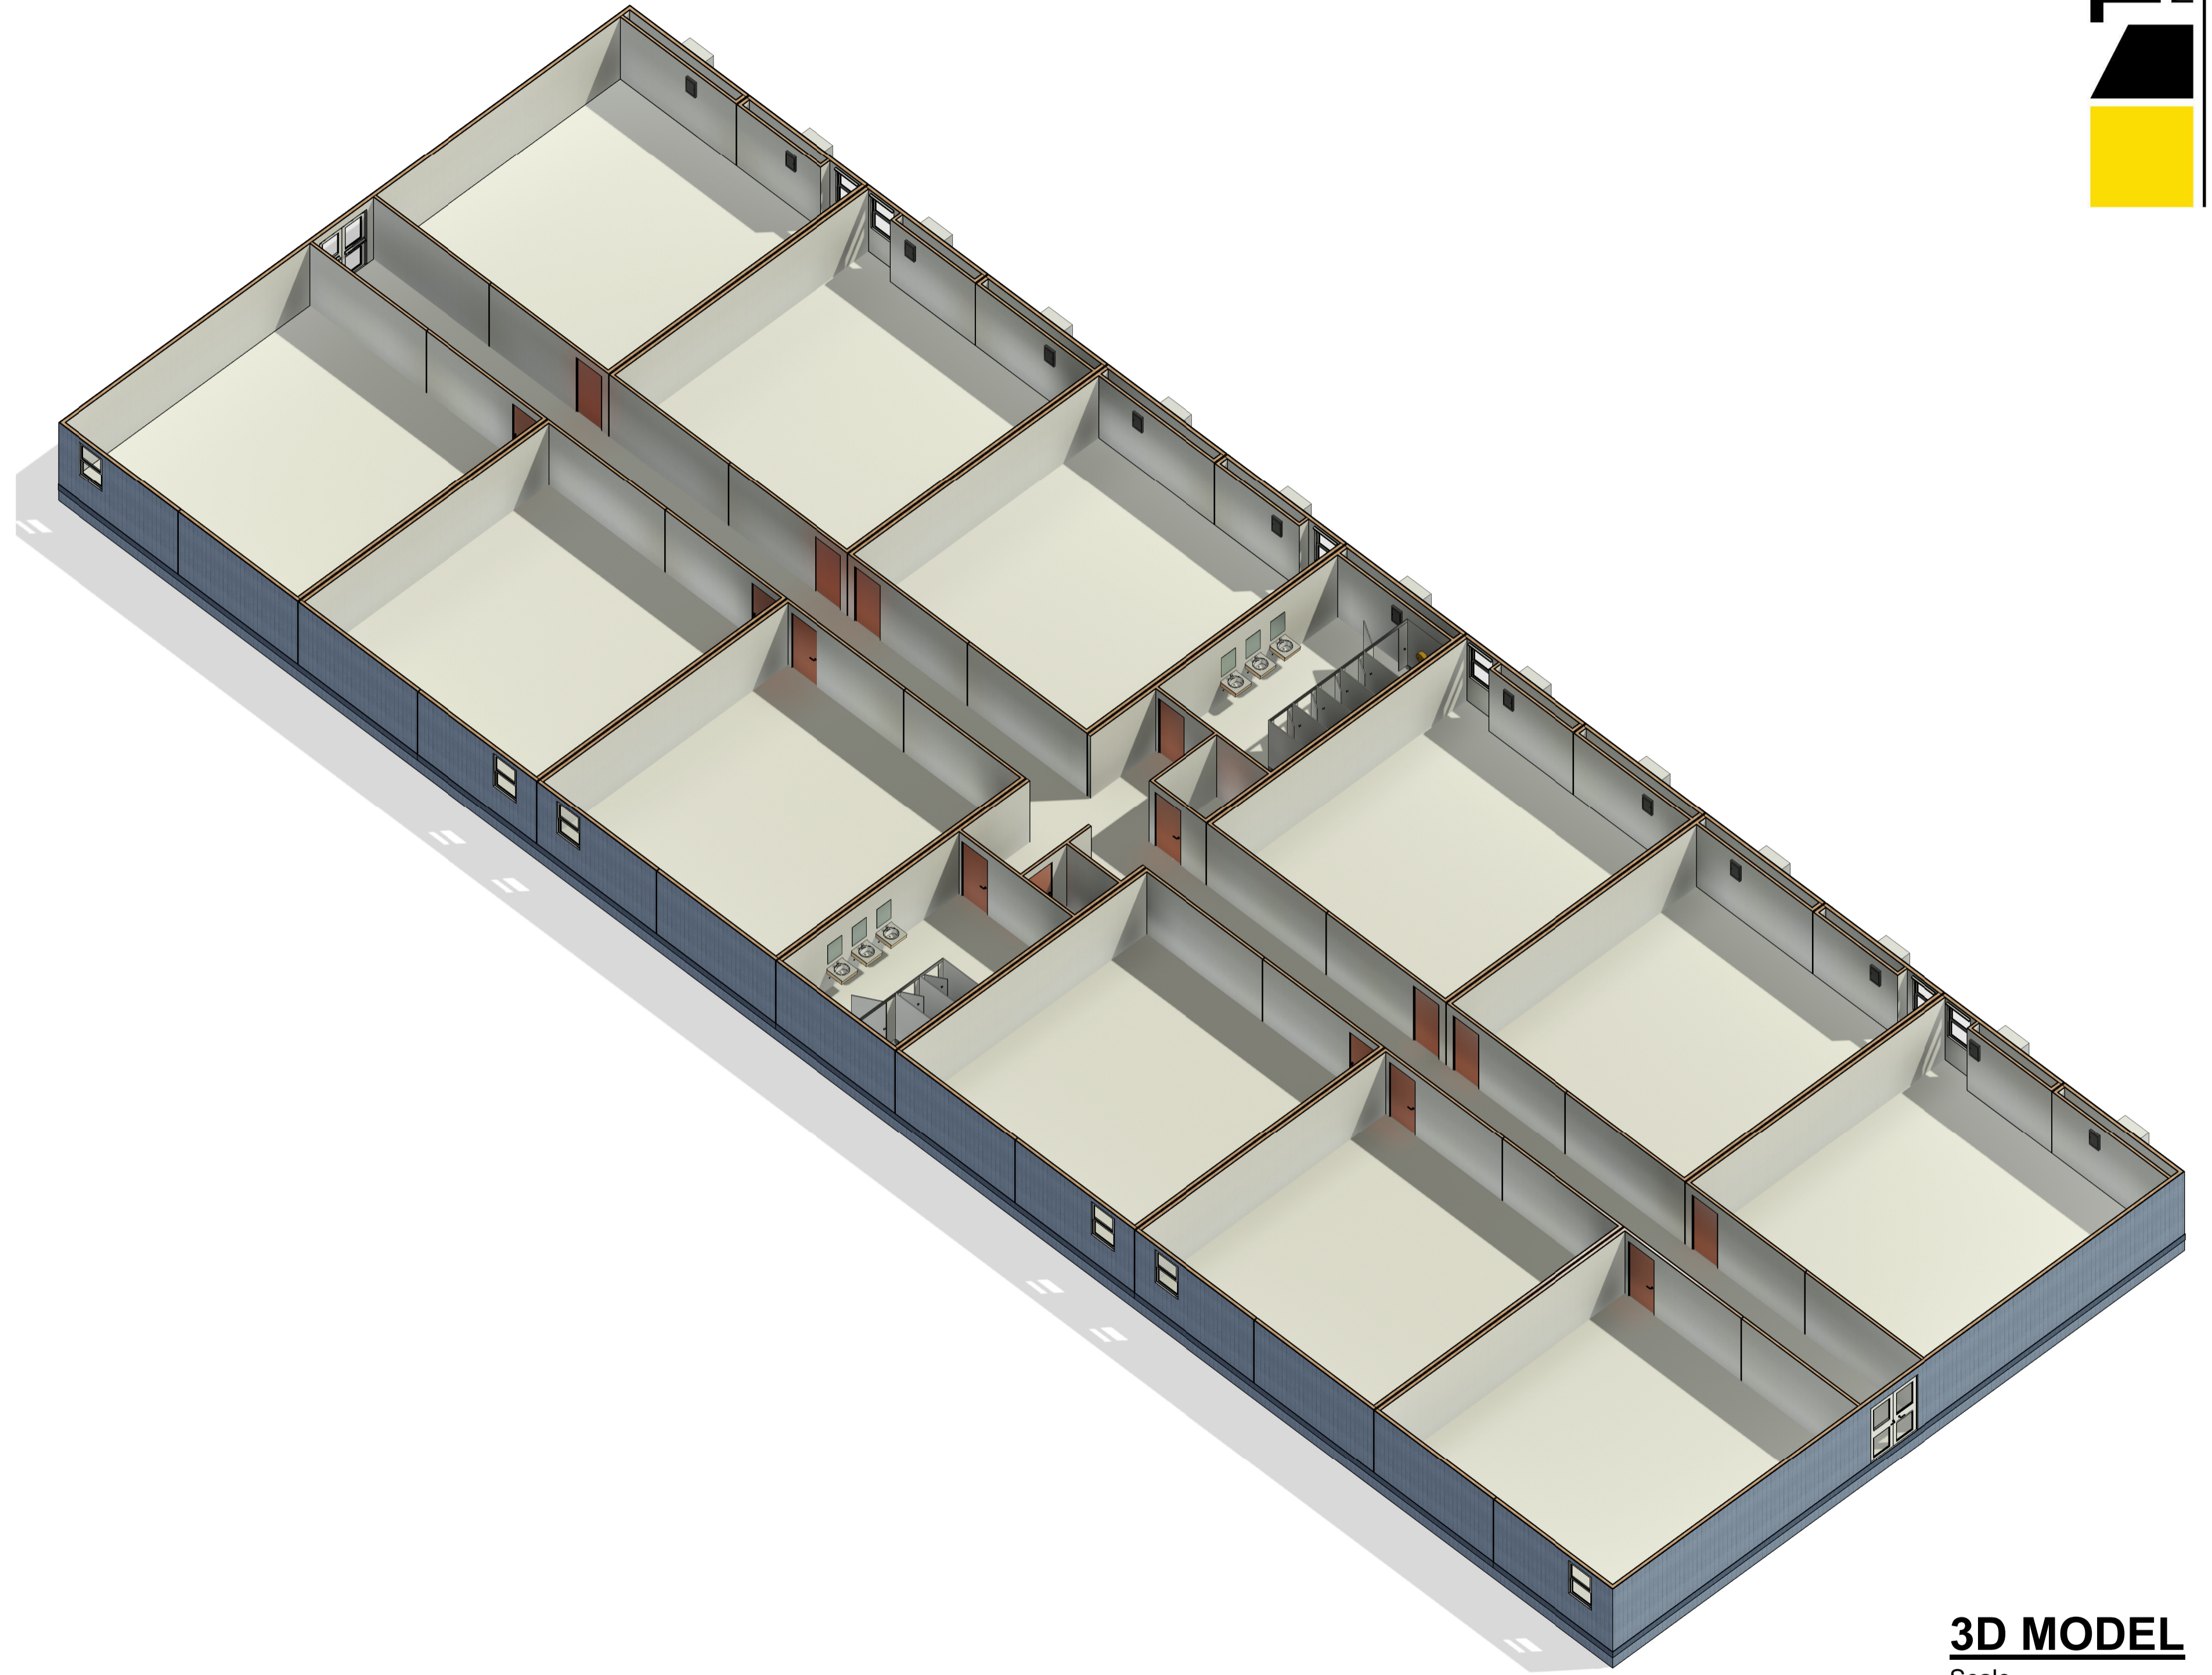

182' x 66' 12 CLASSROOMS

FLOOR PLAN
Scale 1 : 100

3D MODEL
Scale

NOTE: This document and all information contained herein are the trade secrets of Triumph Modular Inc. and may not be reproduced, used or disclosed in any manner without the prior written consent of Triumph Modular Inc. Door, window, and partition locations may vary depending on the manufacturer