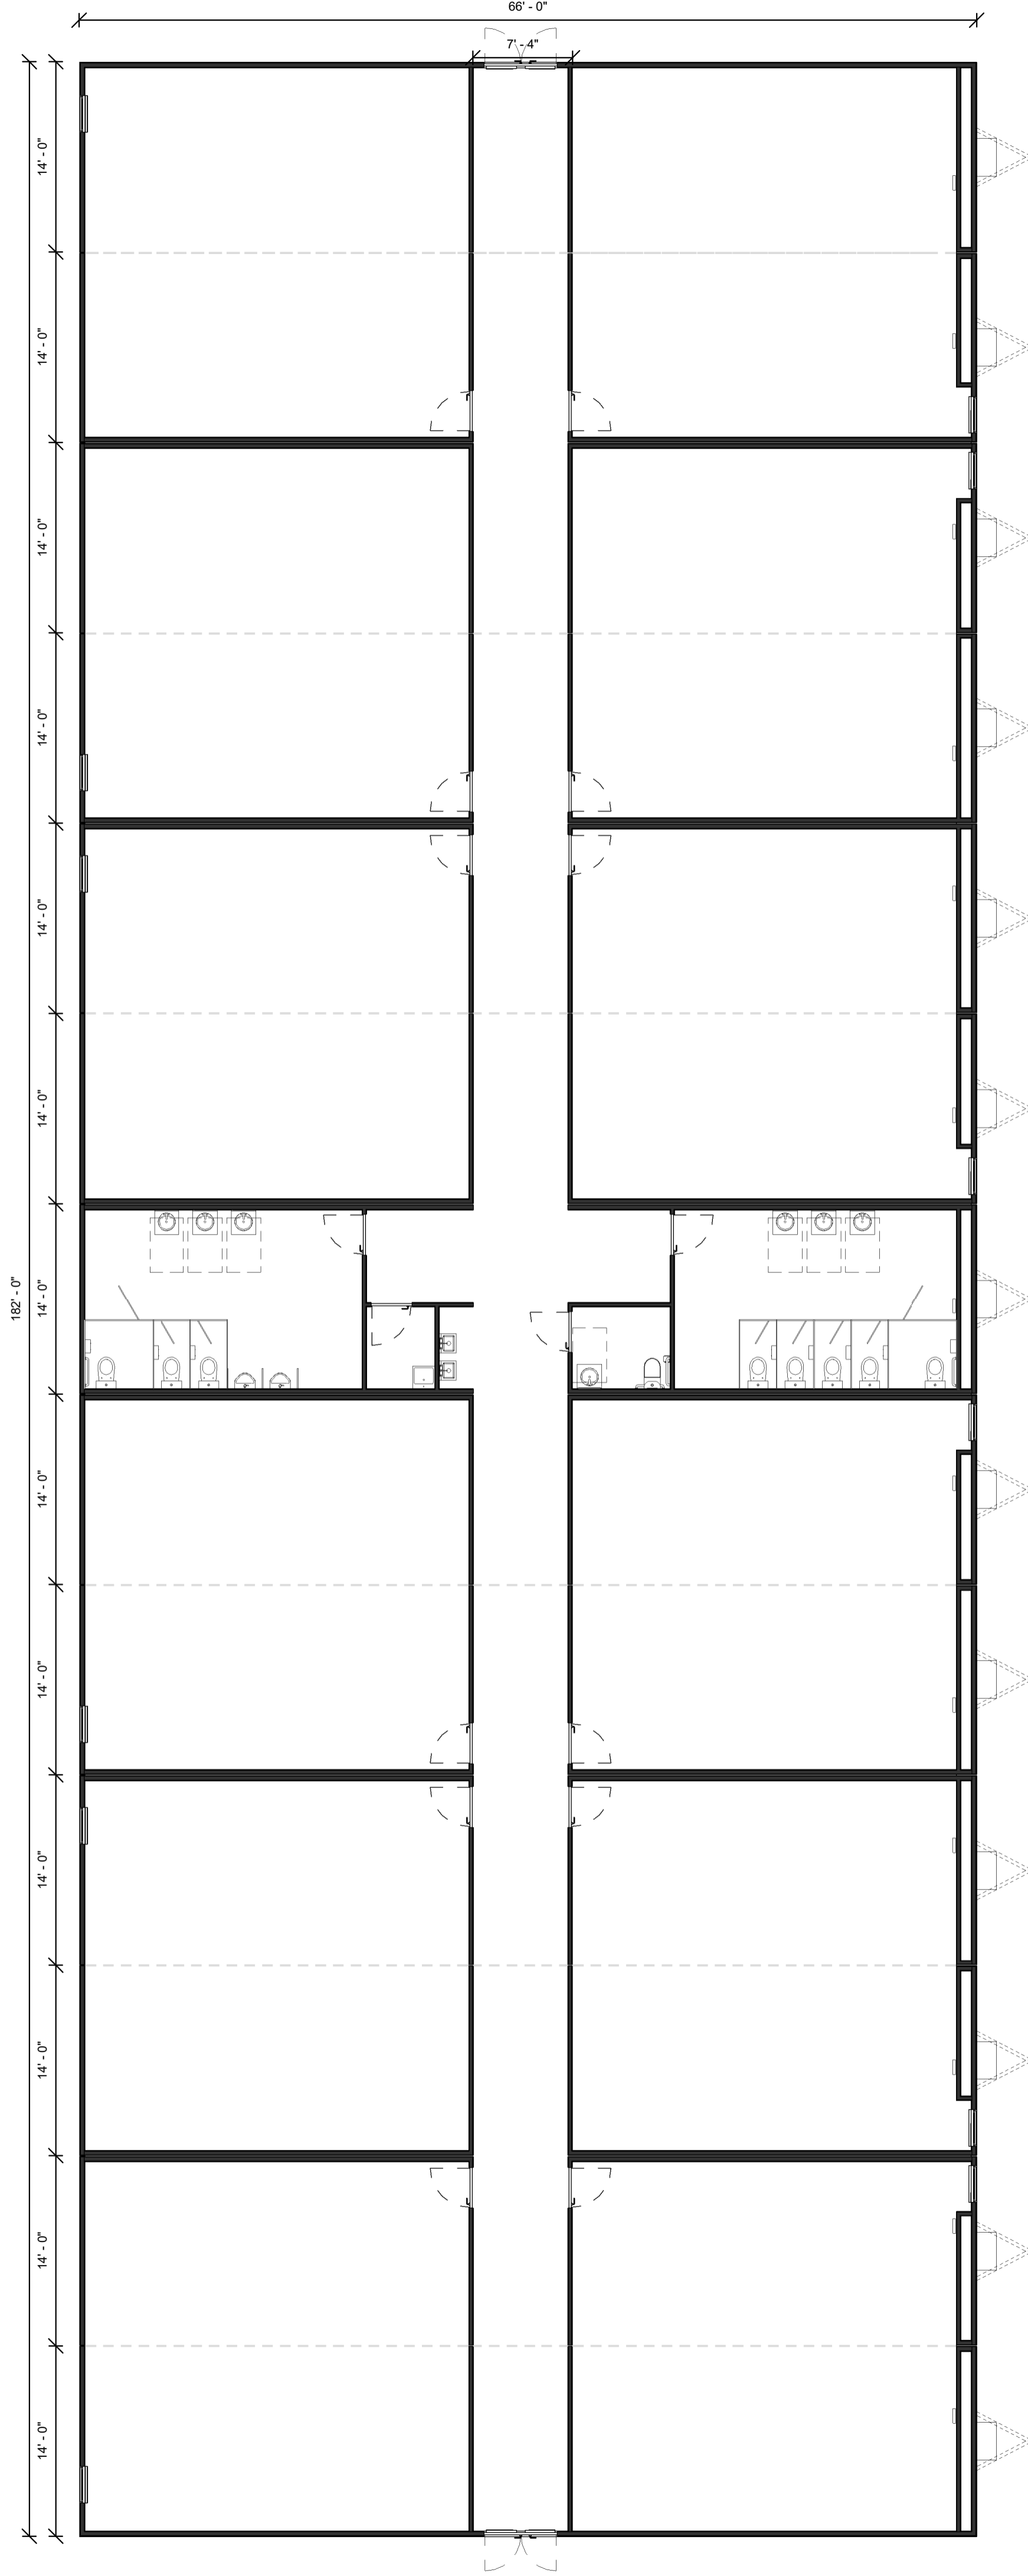

182' x 66' 12 CLASSROOMS

FLOOR PLAN
Scale 1 : 100

3D MODEL
Scale

NOTE: This document and all information contained herein are the trade secrets of Triumph Modular Inc. and may not be reproduced, used or disclosed in any manner without the prior written consent of Triumph Modular Inc. Door, window, and partition locations may vary depending on the manufacturer