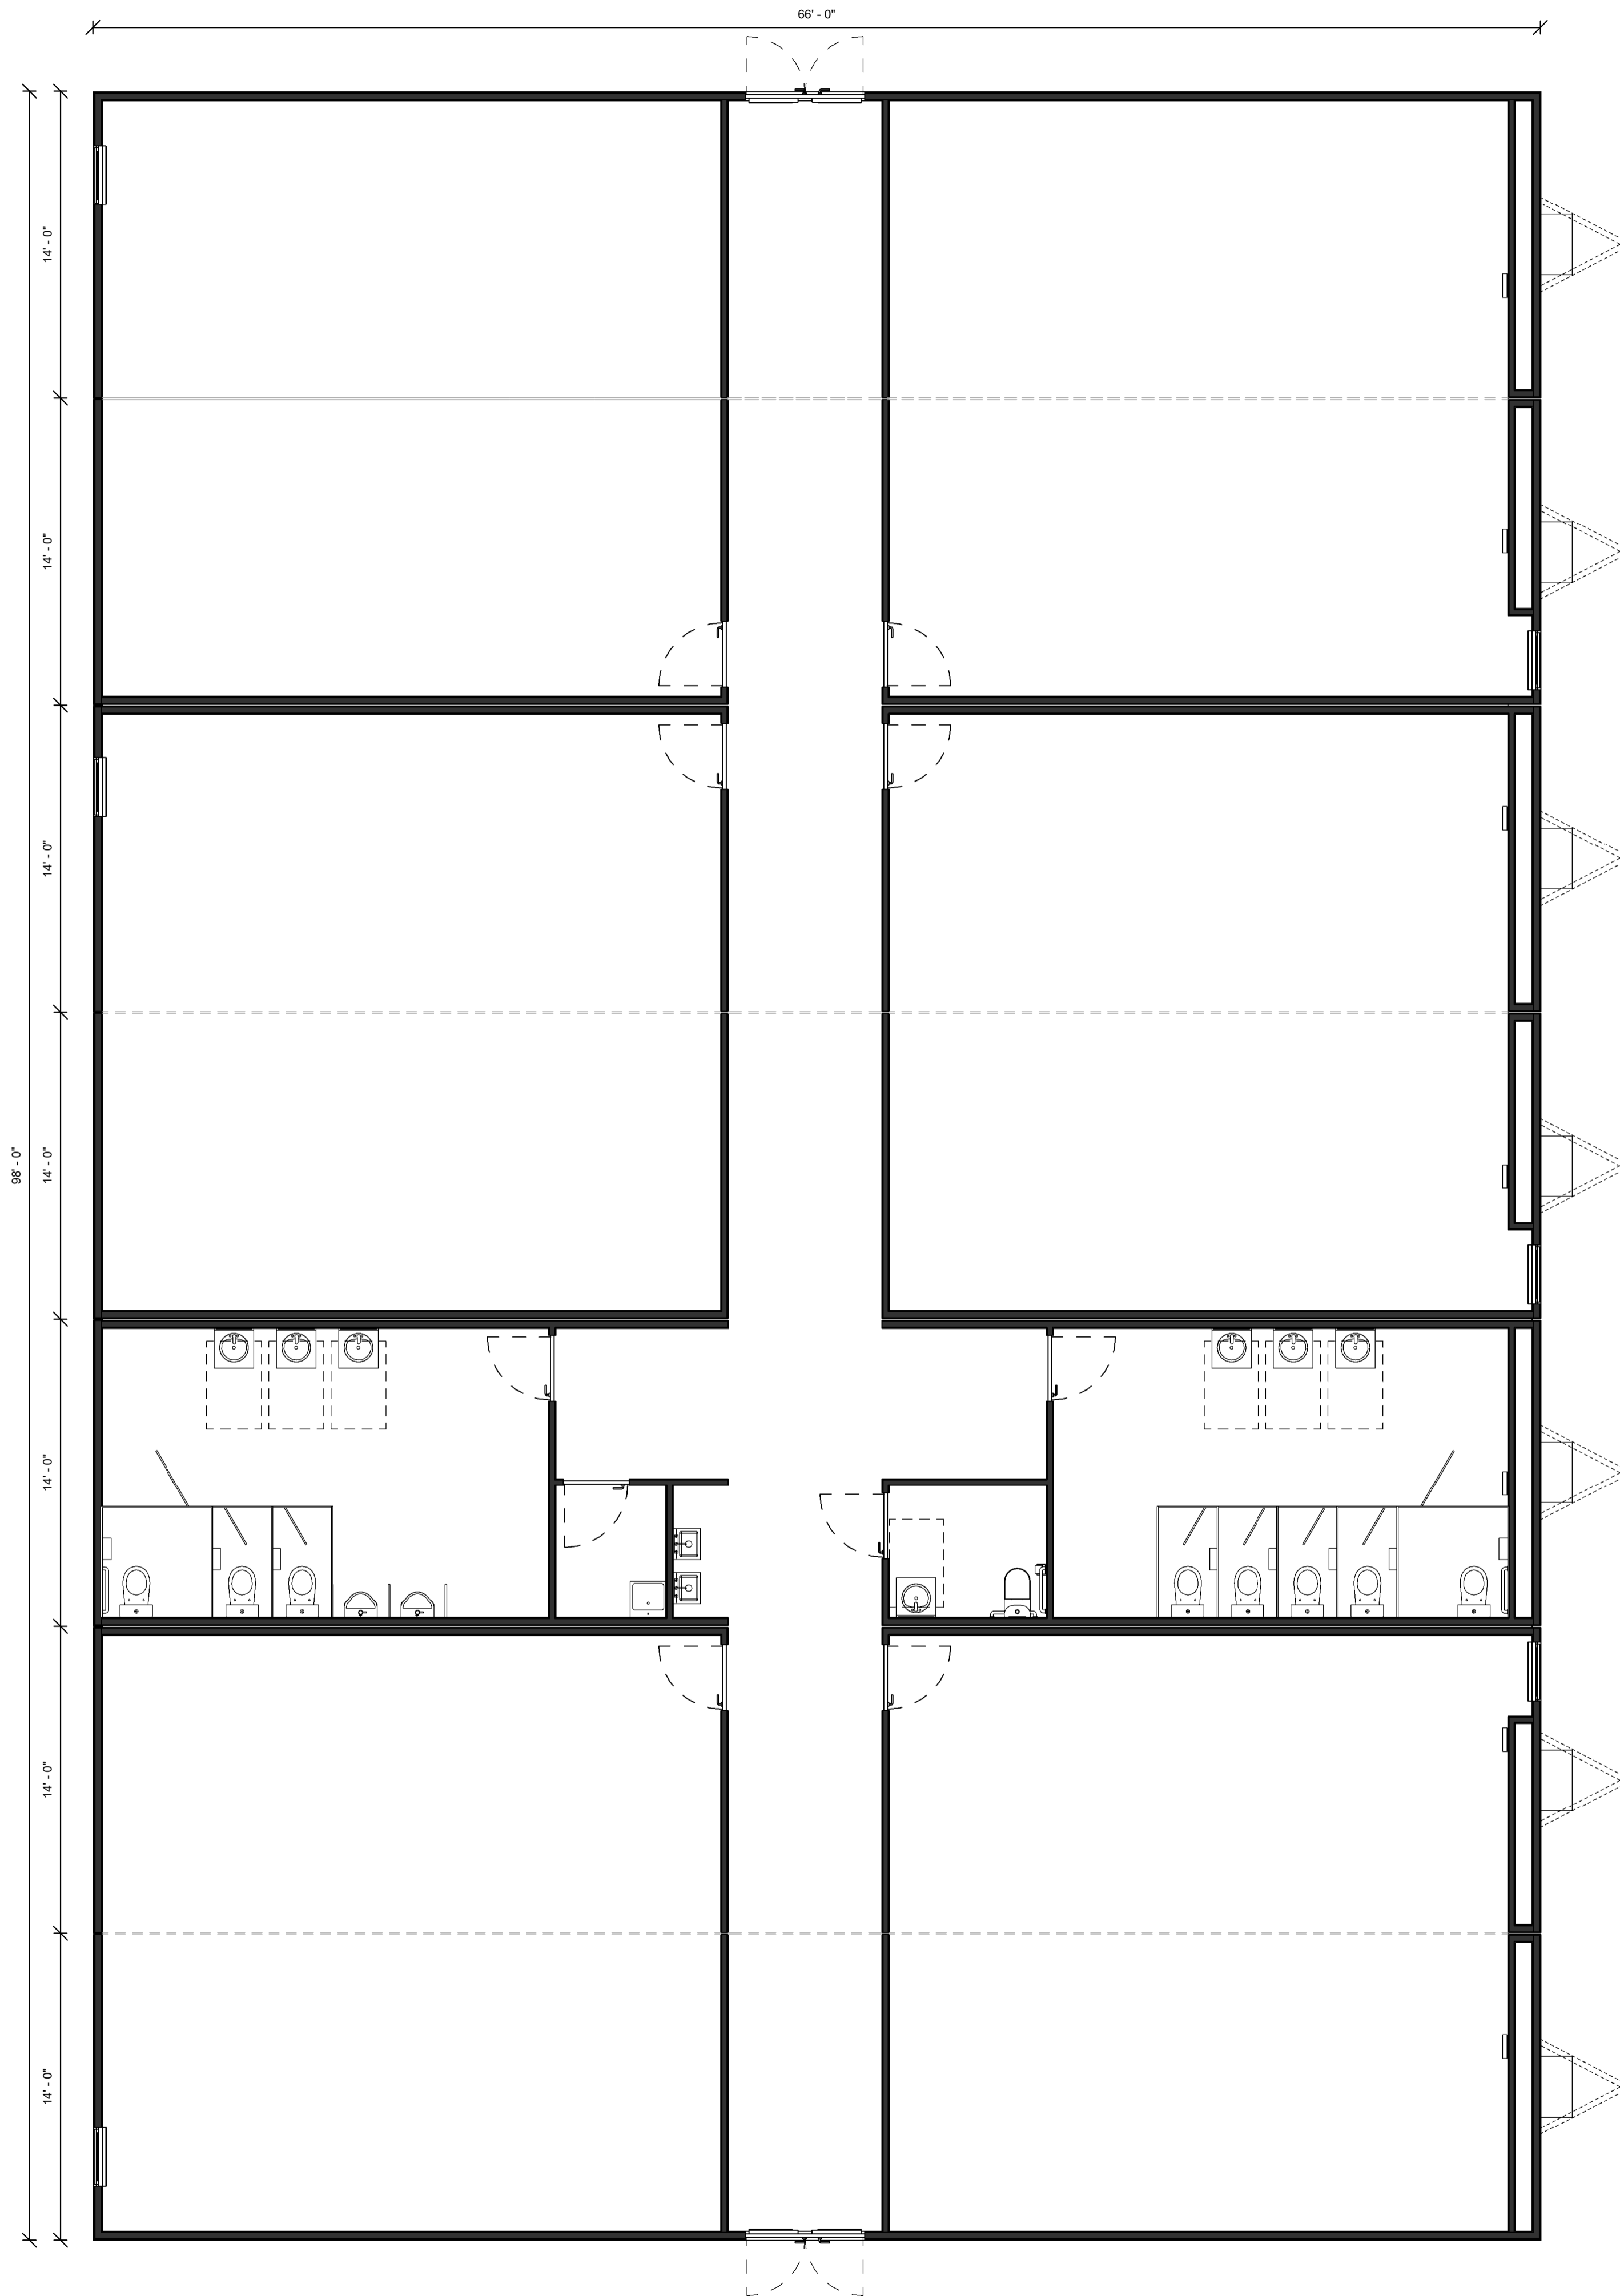

# 98' x 66' 6 CLASSROOMS

**FLOOR PLAN**

Scale 1 : 60

**3D MODEL**  
Scale

NOTE: This document and all information contained herein are the trade secrets of Triumph Modular Inc. and may not be reproduced, used or disclosed in any manner without the prior written consent of Triumph Modular Inc. Door, window, and partition locations may vary depending on the manufacturer