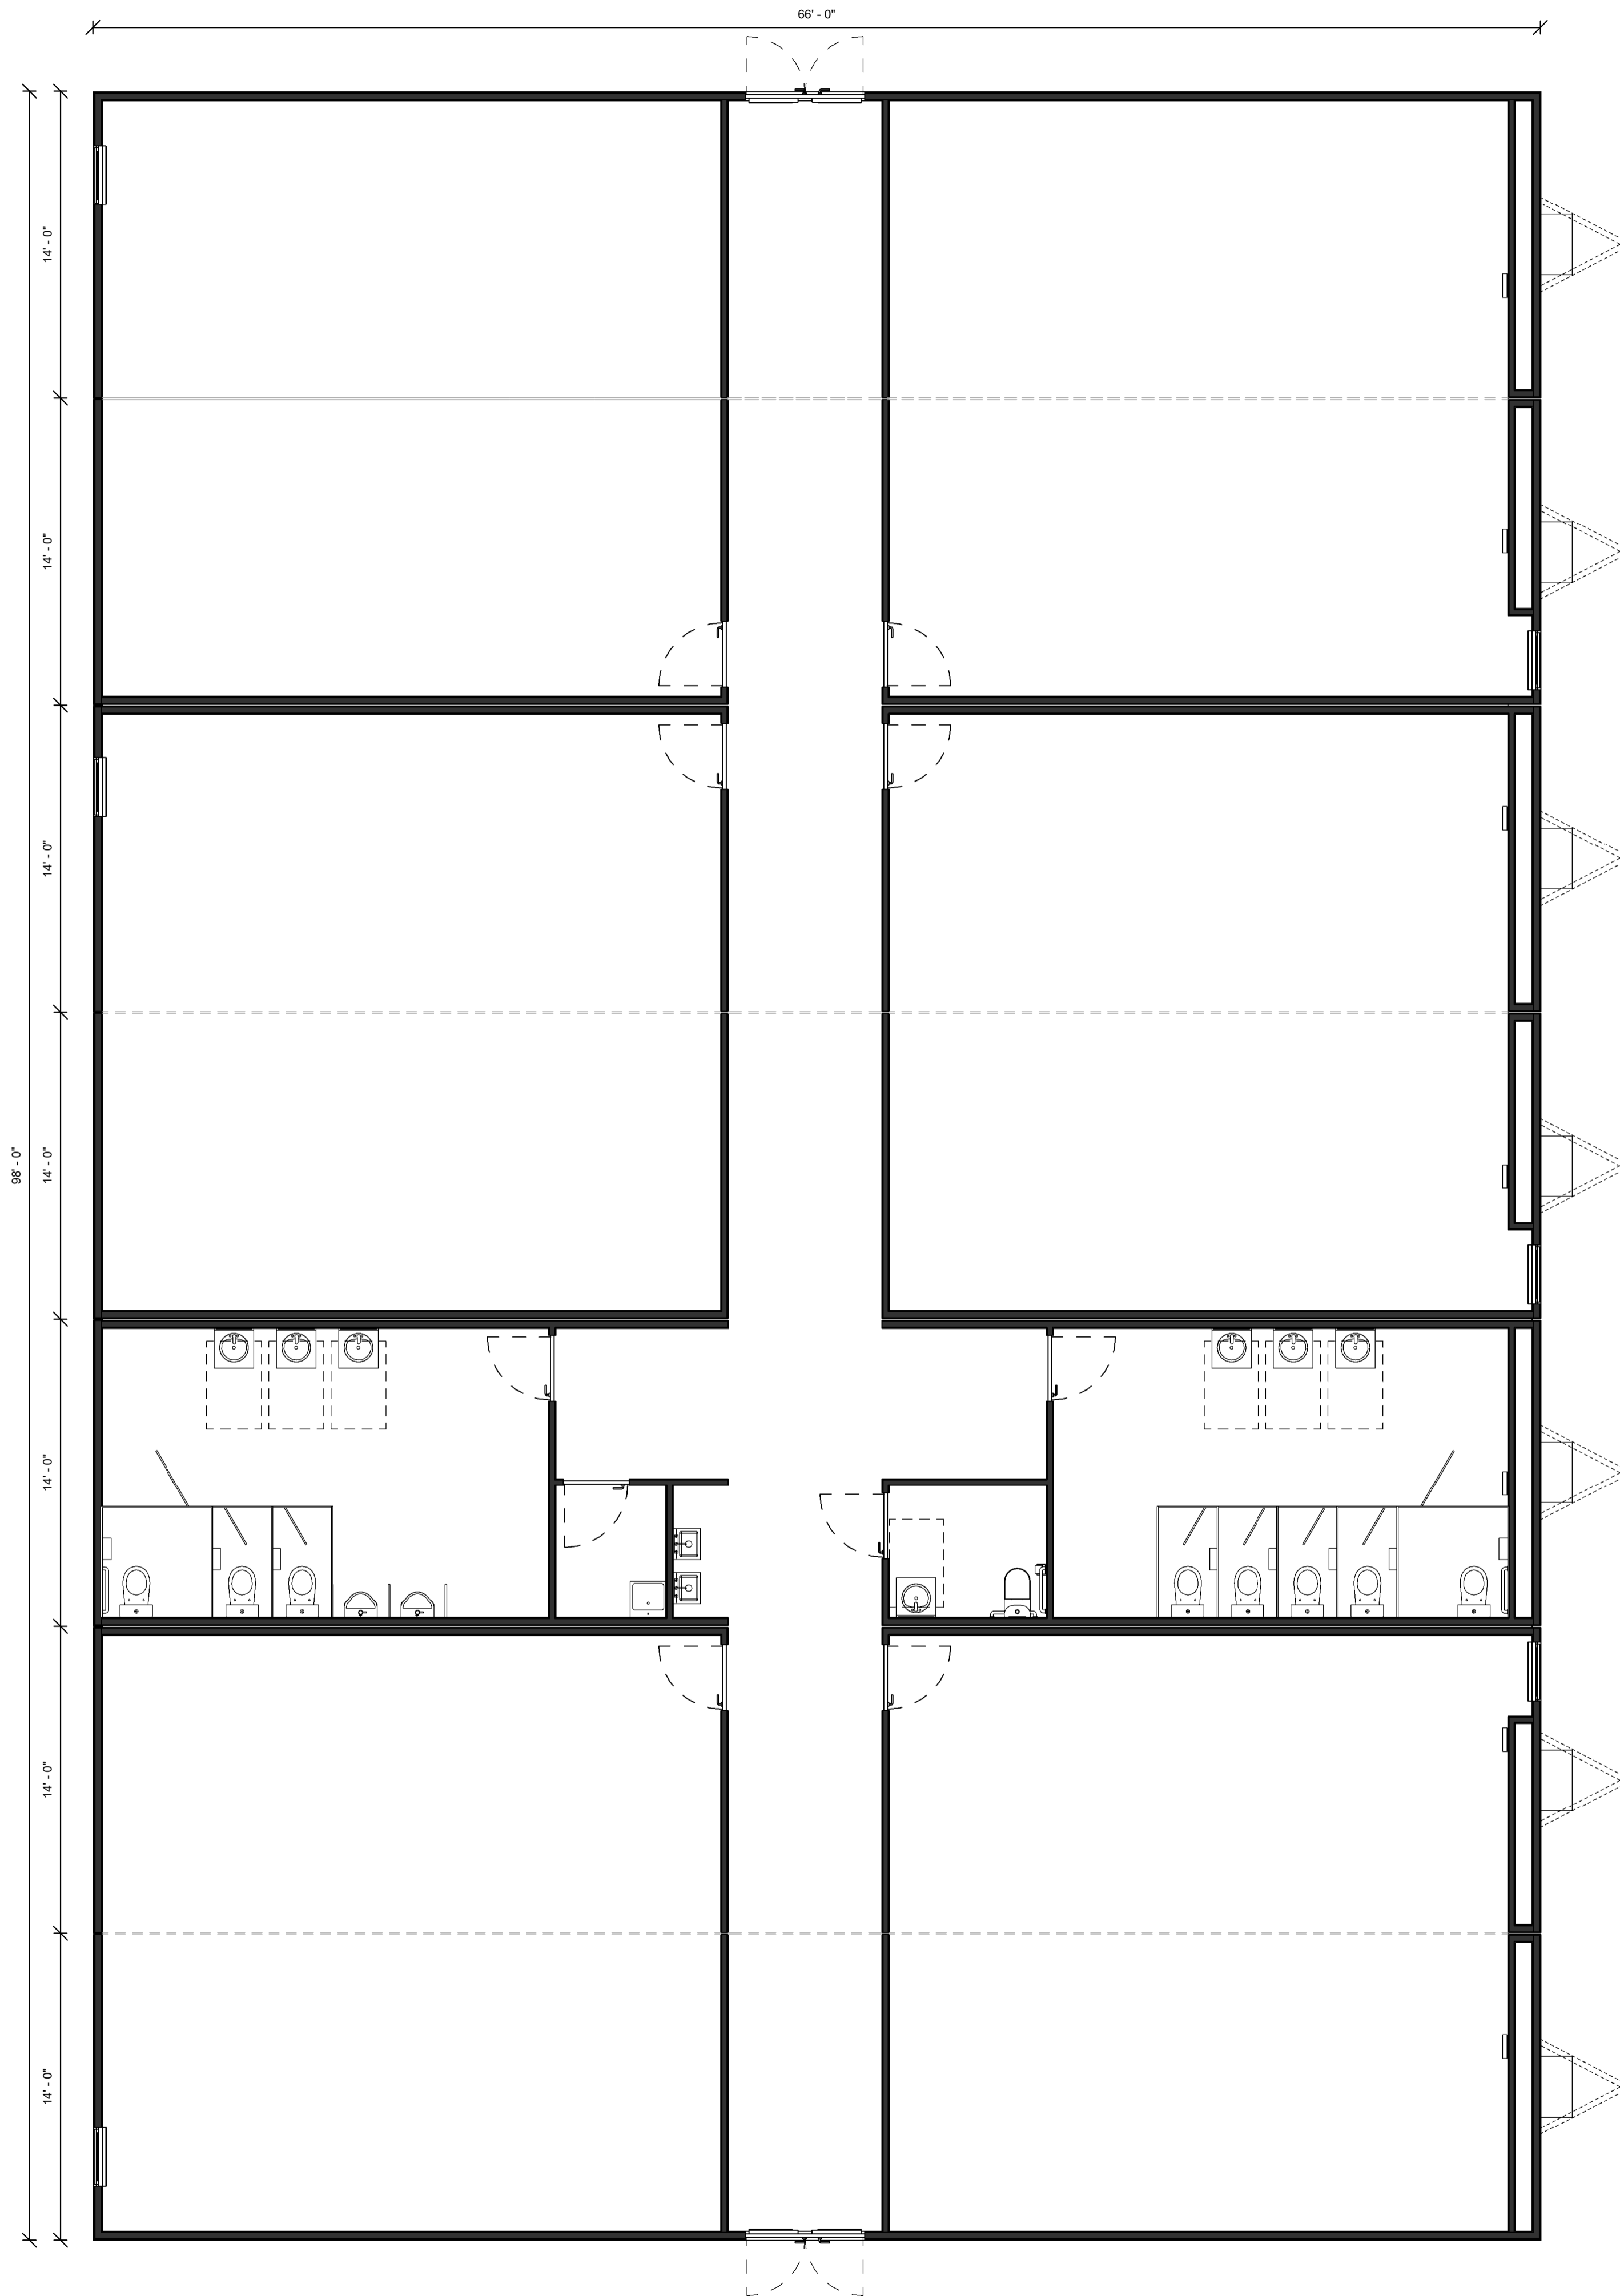

98' x 66' 6 CLASSROOMS

FLOOR PLAN
Scale 1 : 60

3D MODEL
Scale

NOTE: This document and all information contained herein are the trade secrets of Triumph Modular Inc. and may not be reproduced, used or disclosed in any manner without the prior written consent of Triumph Modular Inc. Door, window, and partition locations may vary depending on the manufacturer