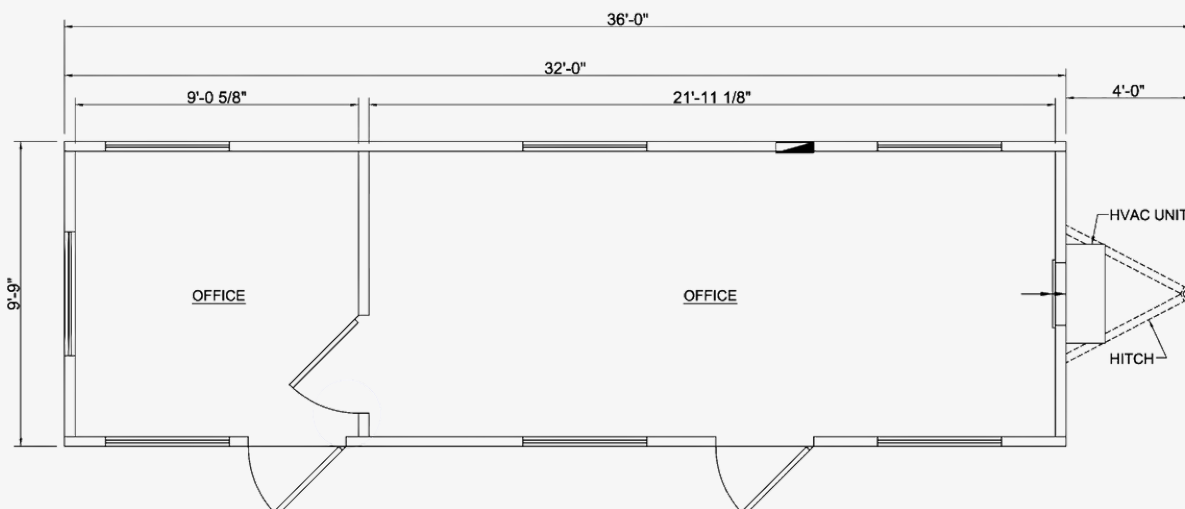

FOR MORE INFORMATION:

Call our Sales Team 1-800-257-2536

Ask your sales representative about our furniture and entry way solutions.