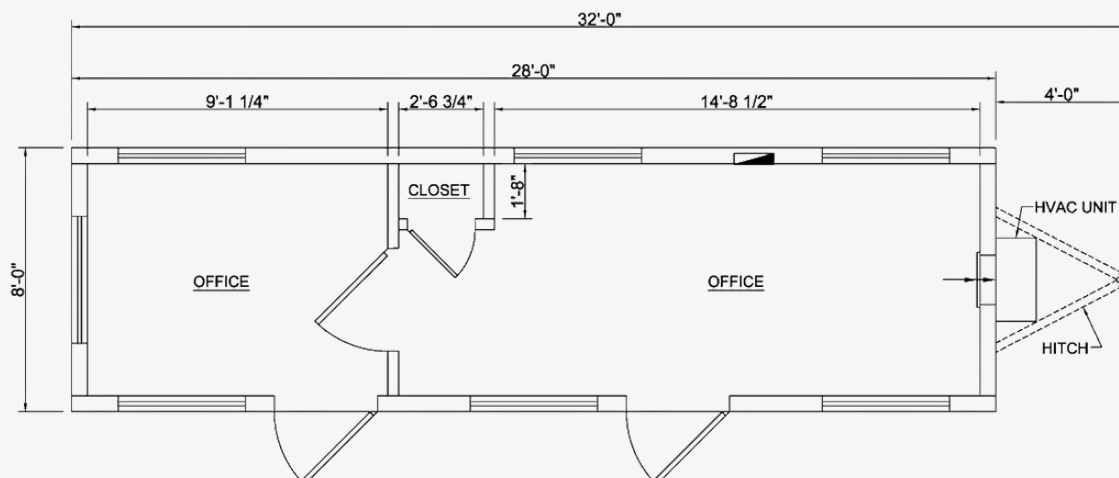

FOR MORE INFORMATION:

Call our Sales Team 1-800-257-2536

Ask your sales representative about our furniture and entry way solutions.