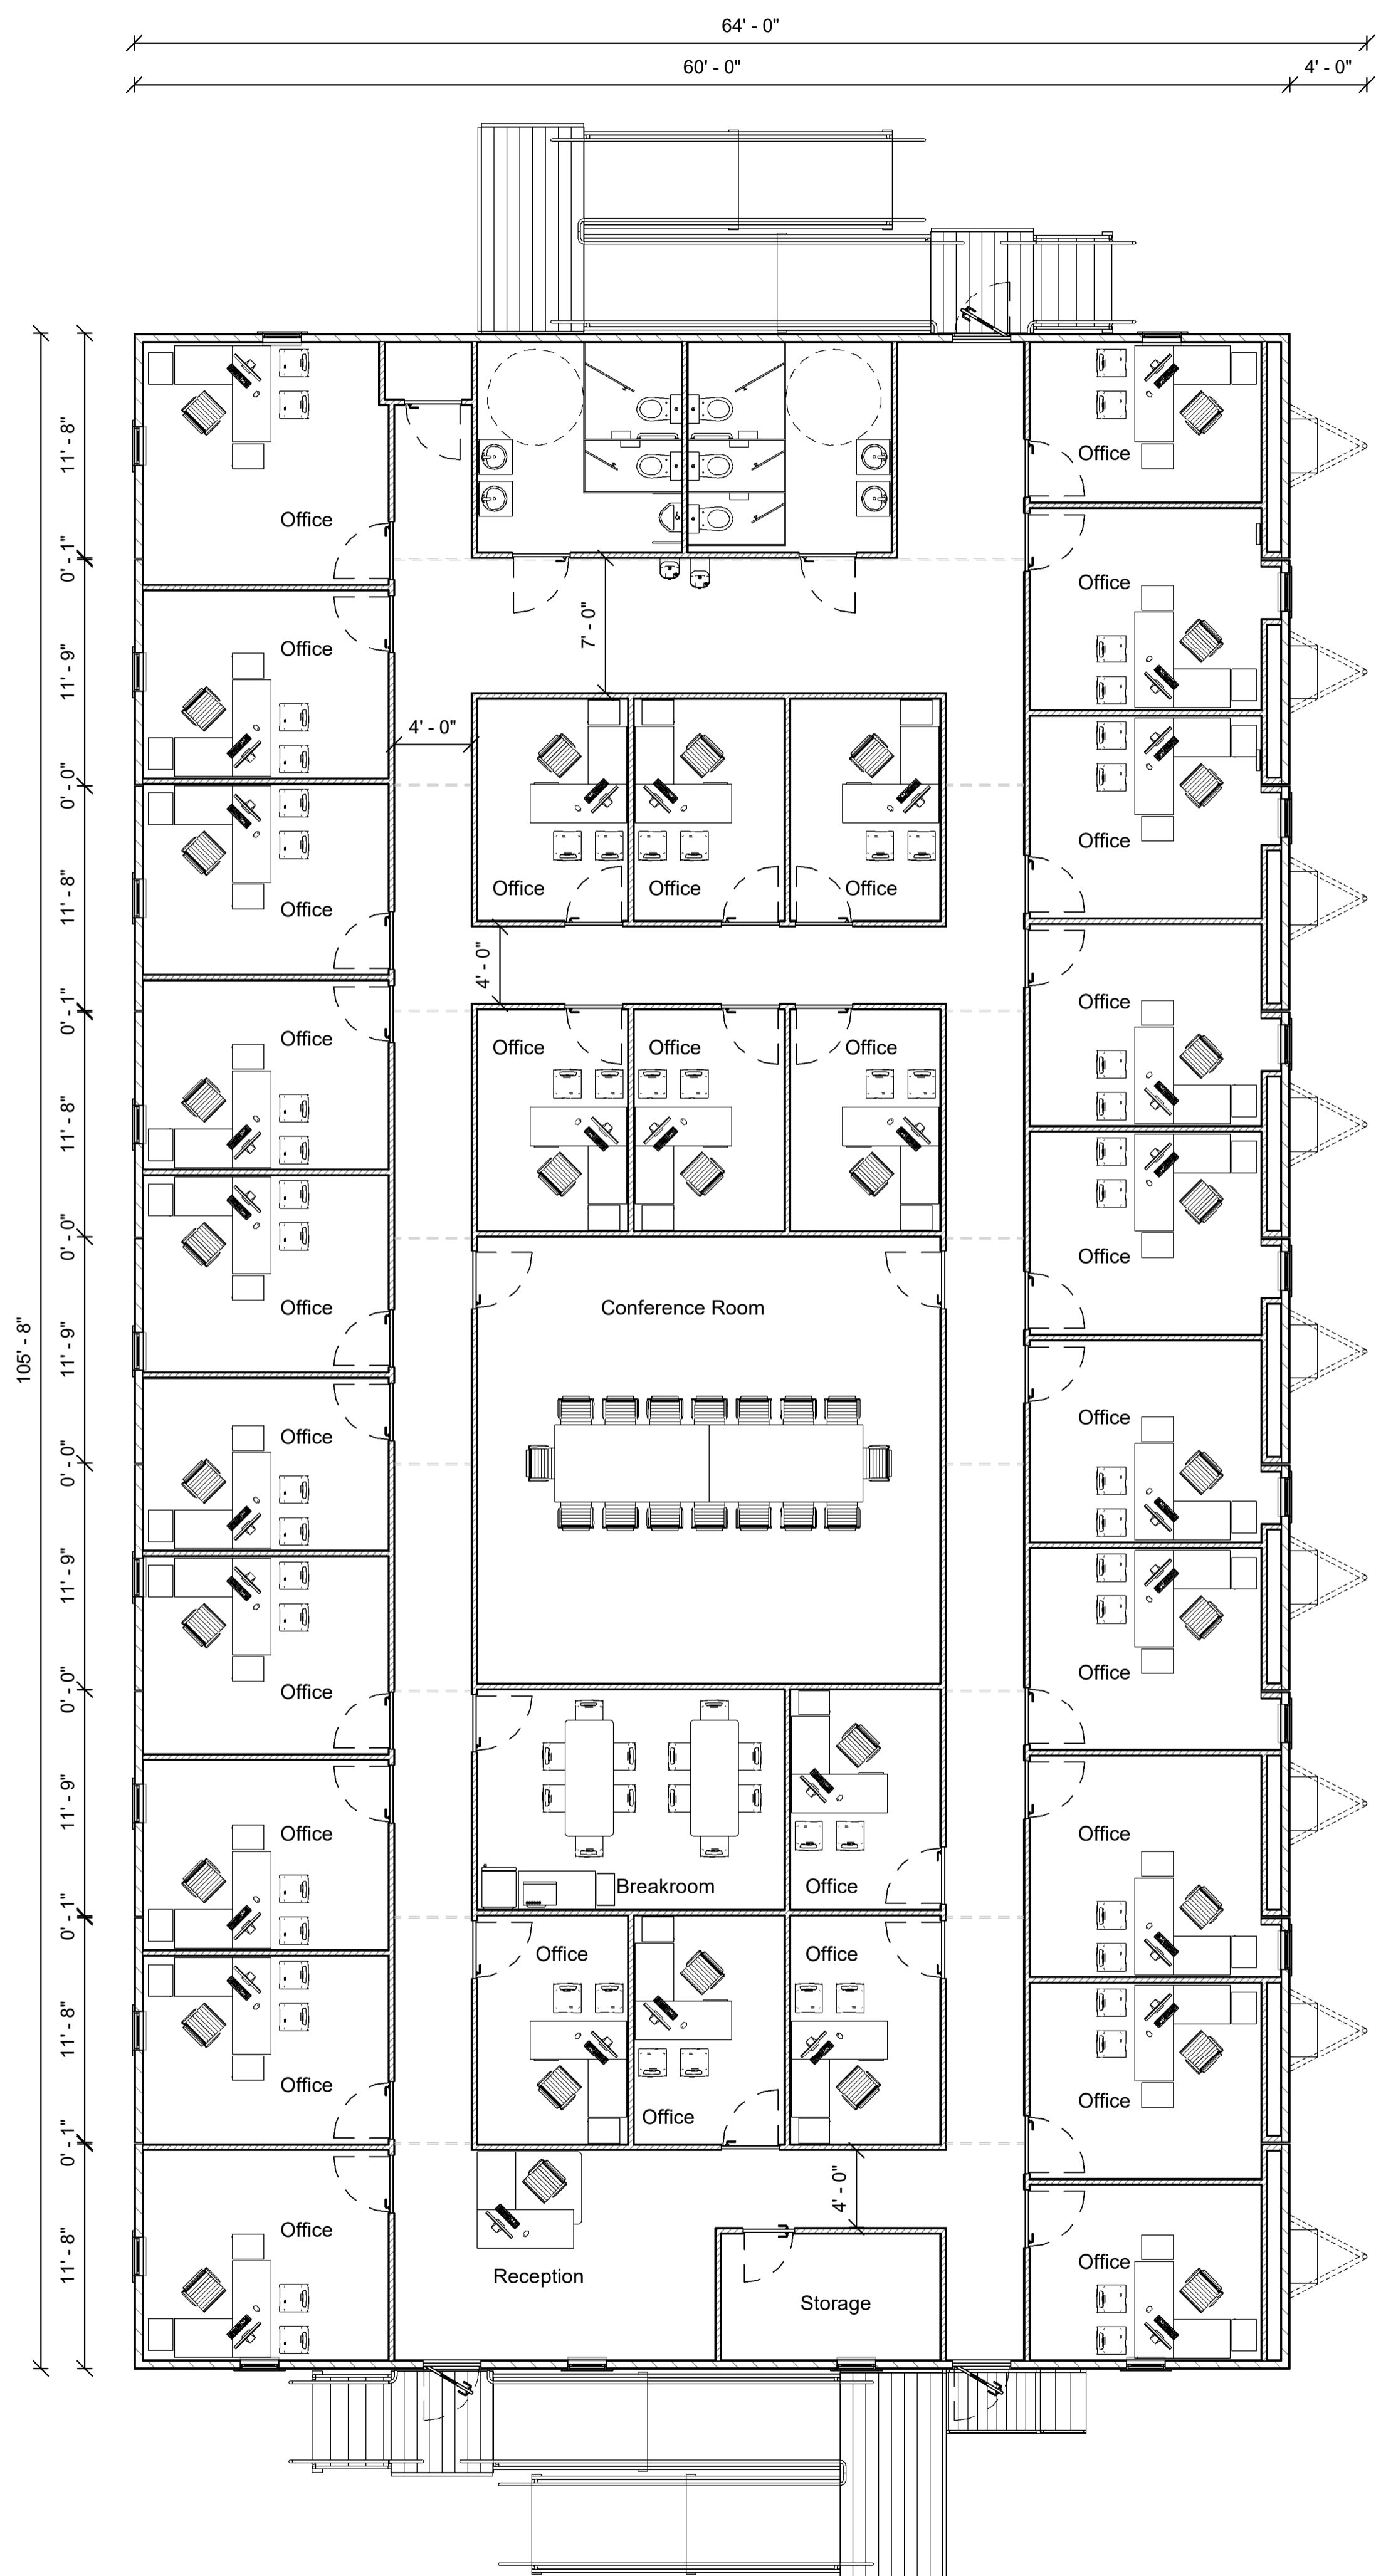

108' x 64' 9 Piece BLOCS

1ST FLOOR PLAN
Scale 1 : 75

NOTE: This document and all information contained herein are the trade secrets of Triumph Modular Inc. and may not be reproduced, used or disclosed in any manner without the prior written consent of Triumph Modular Inc. Door, window, and partition locations may vary depending on the manufacturer