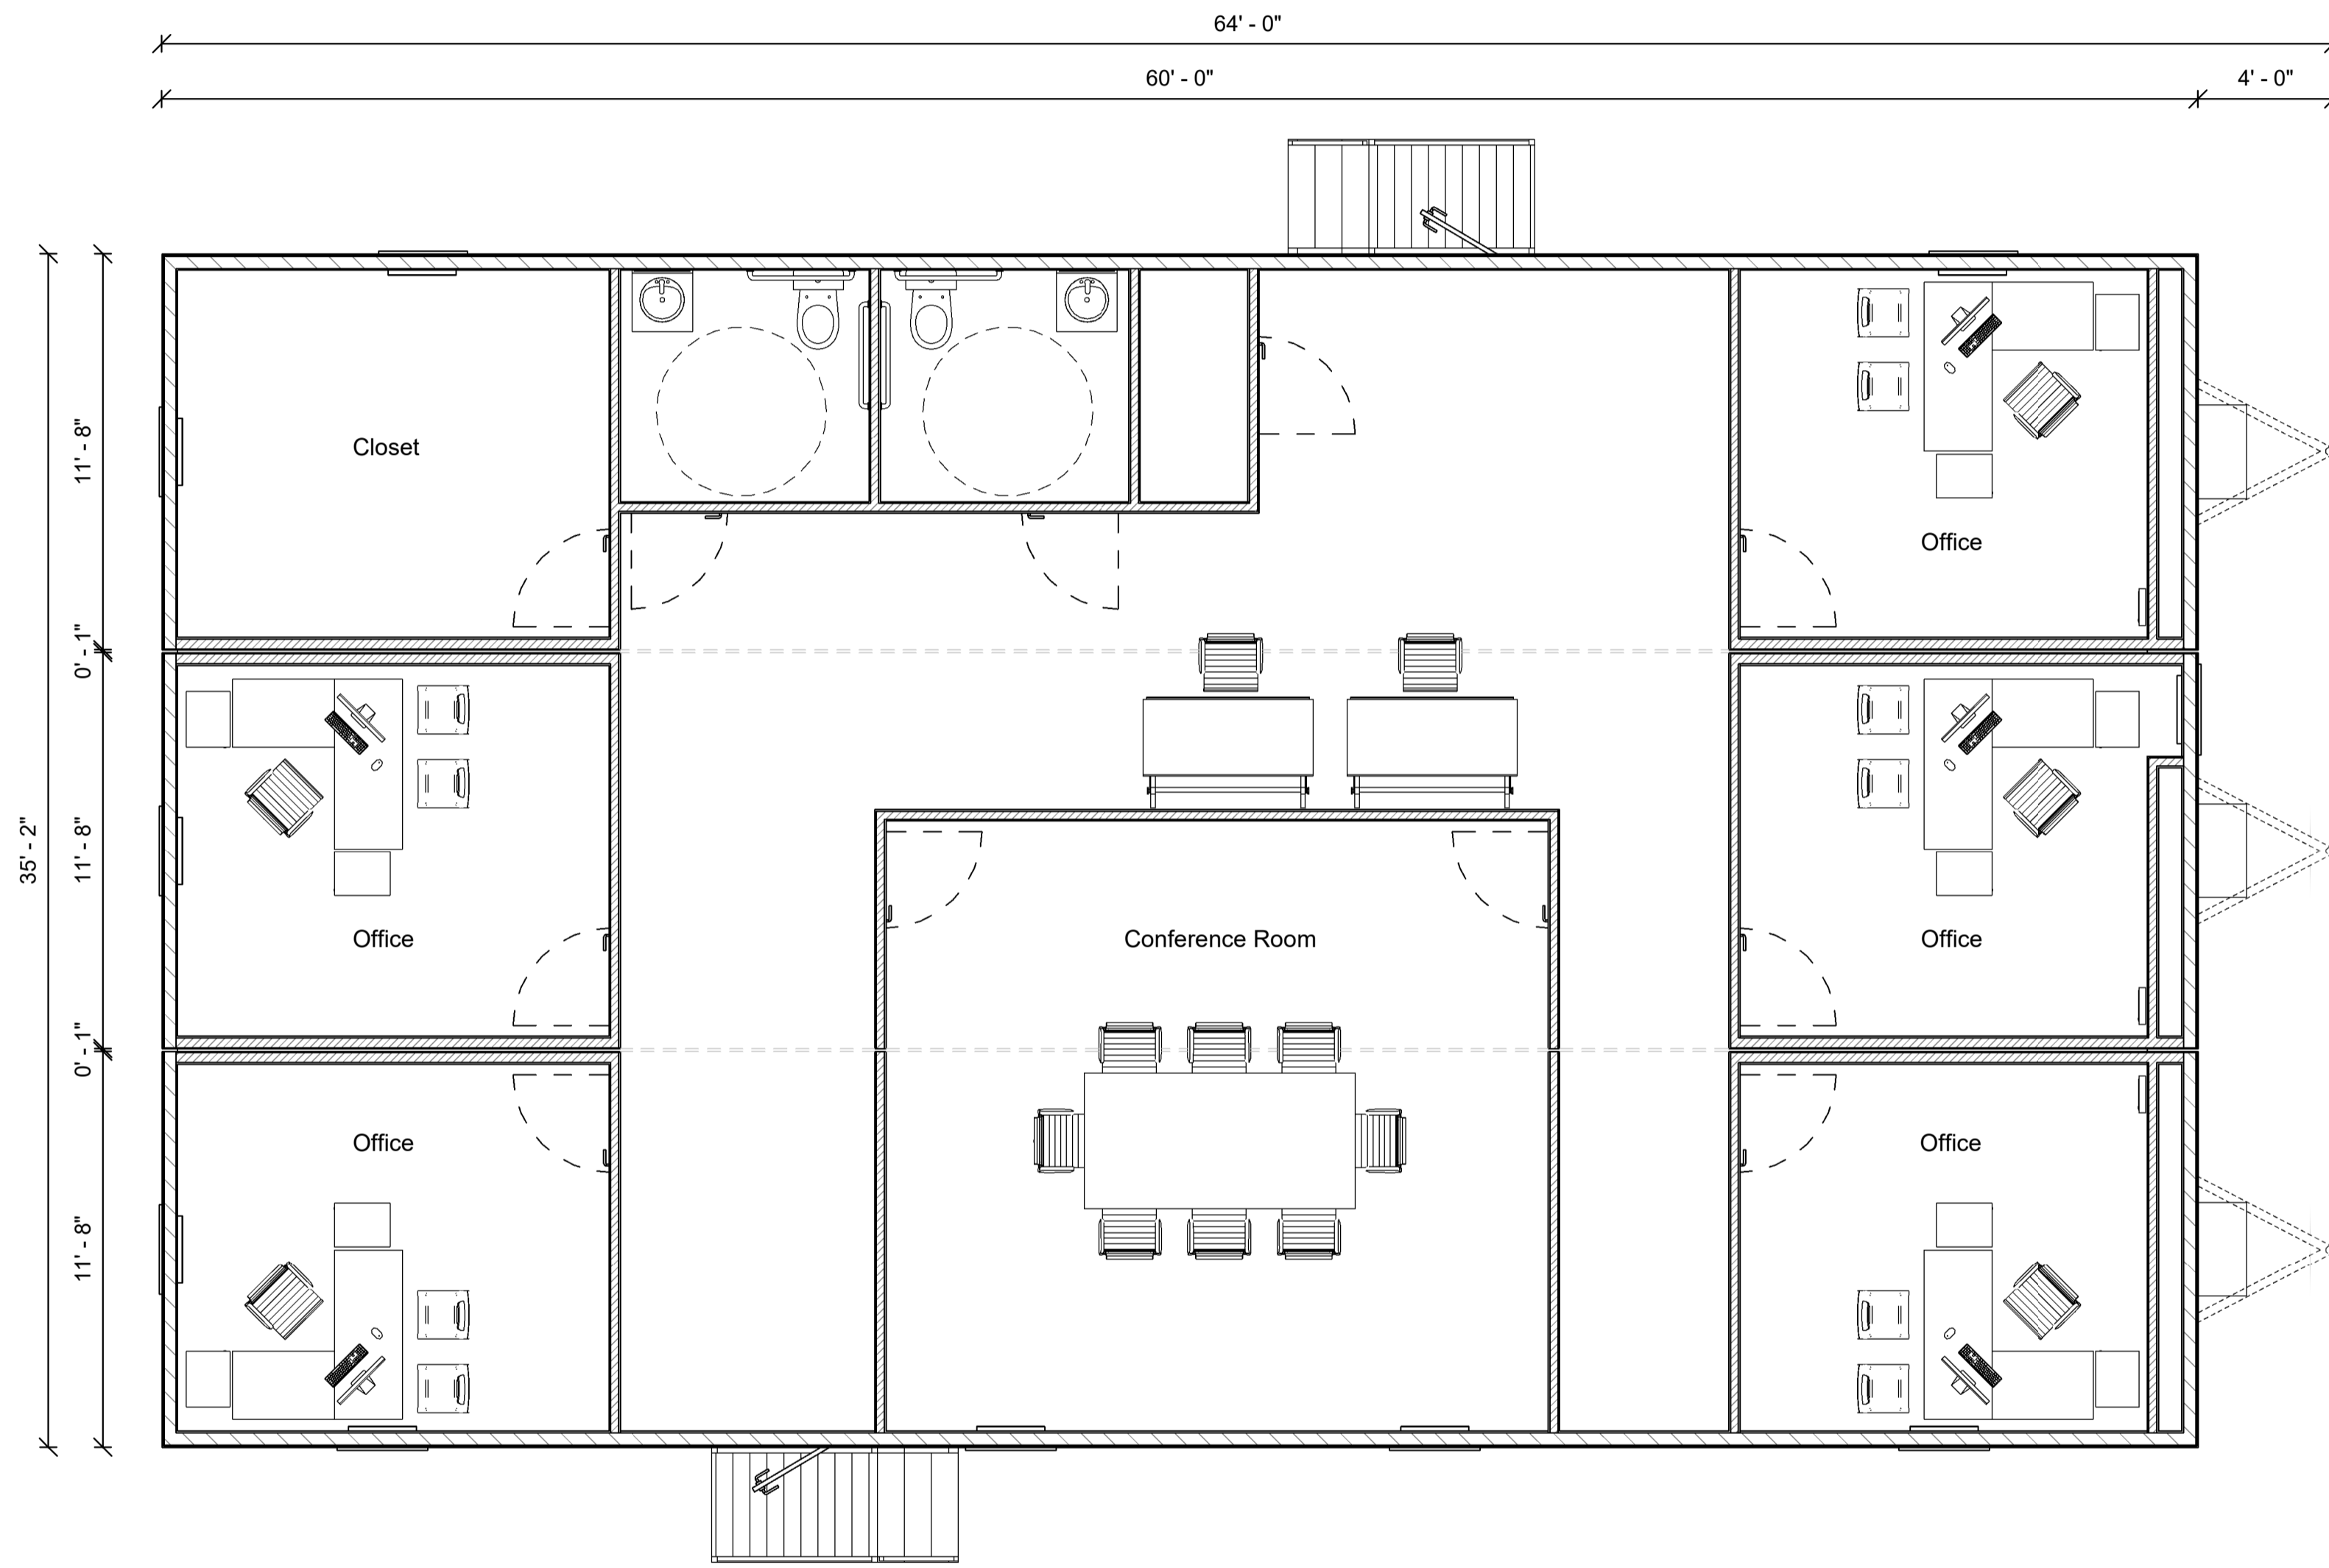

36' x 64' 3 Piece BLOCS

**1ST FLOOR PLAN**

Scale 1 : 50

NOTE: This document and all information contained herein are the trade secrets of Triumph Modular Inc. and may not be reproduced, used or disclosed in any manner without the prior written consent of Triumph Modular Inc. Door, window, and partition locations may vary depending on the manufacturer