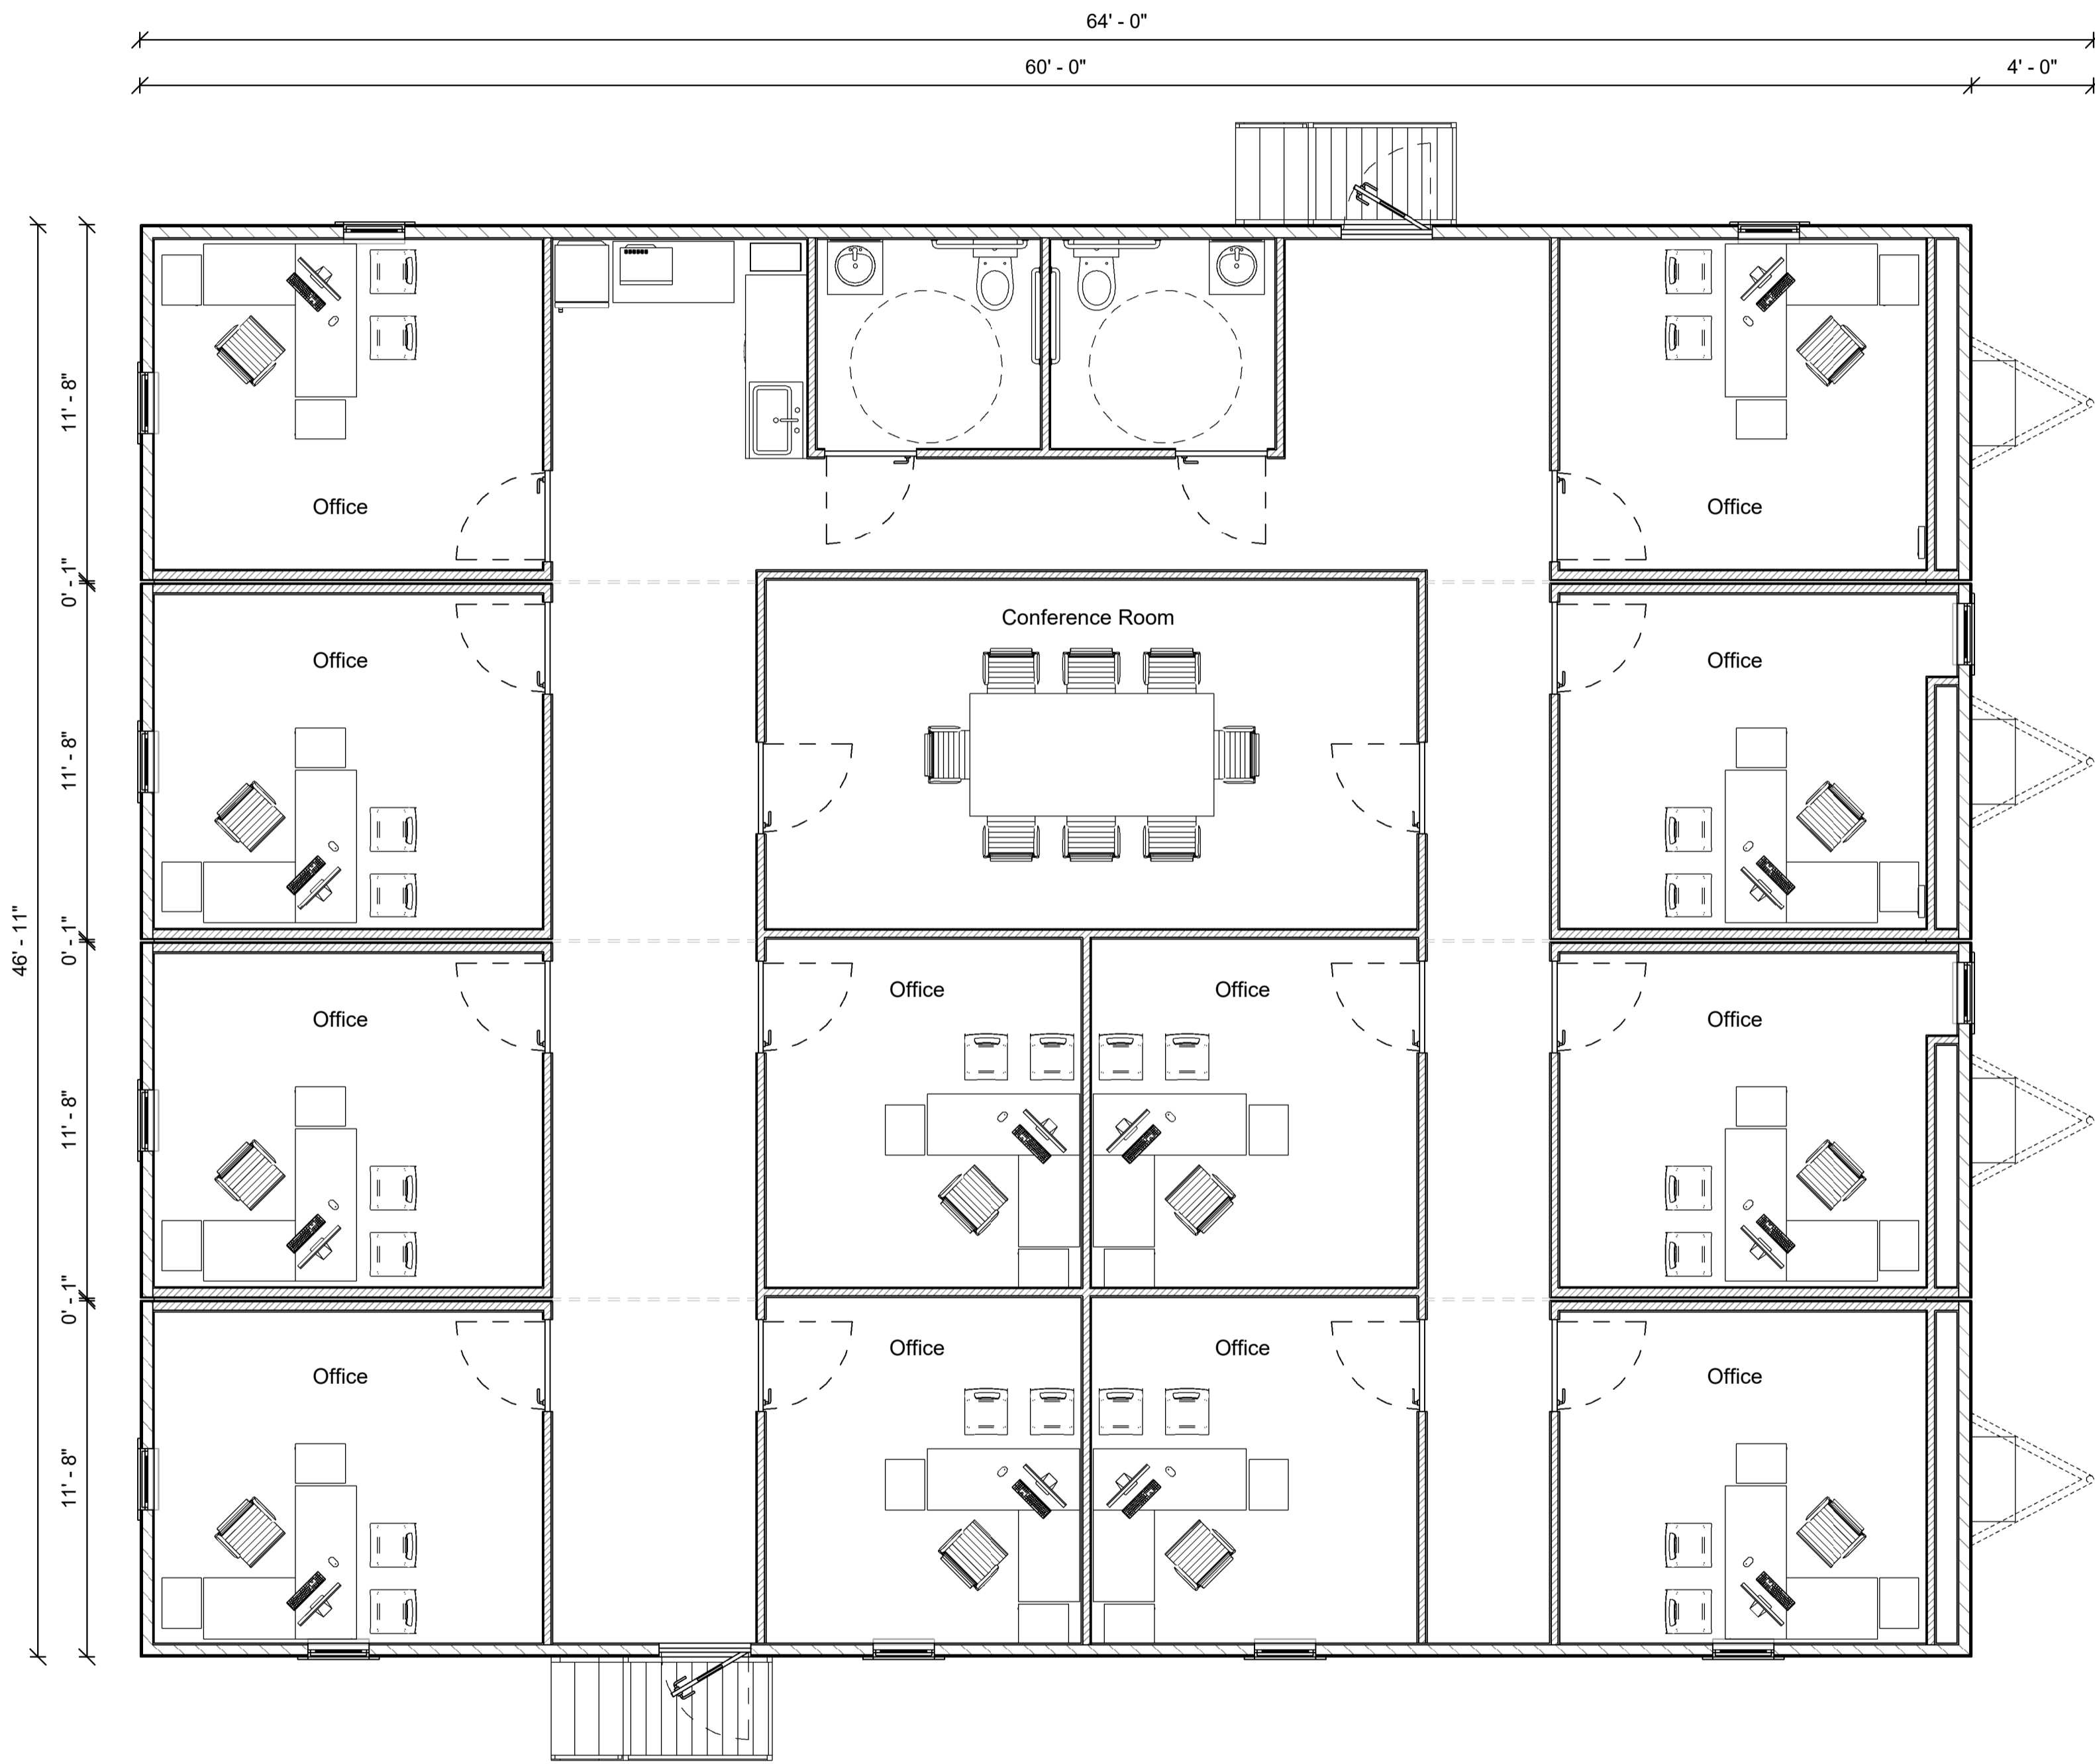

# 48' x 64' 4 Piece BLOCS

## 1ST FLOOR PLAN

Scale 1 : 50

NOTE: This document and all information contained herein are the trade secrets of Triumph Modular Inc. and may not be reproduced, used or disclosed in any manner without the prior written consent of Triumph Modular Inc. Door, window, and partition locations may vary depending on the manufacturer