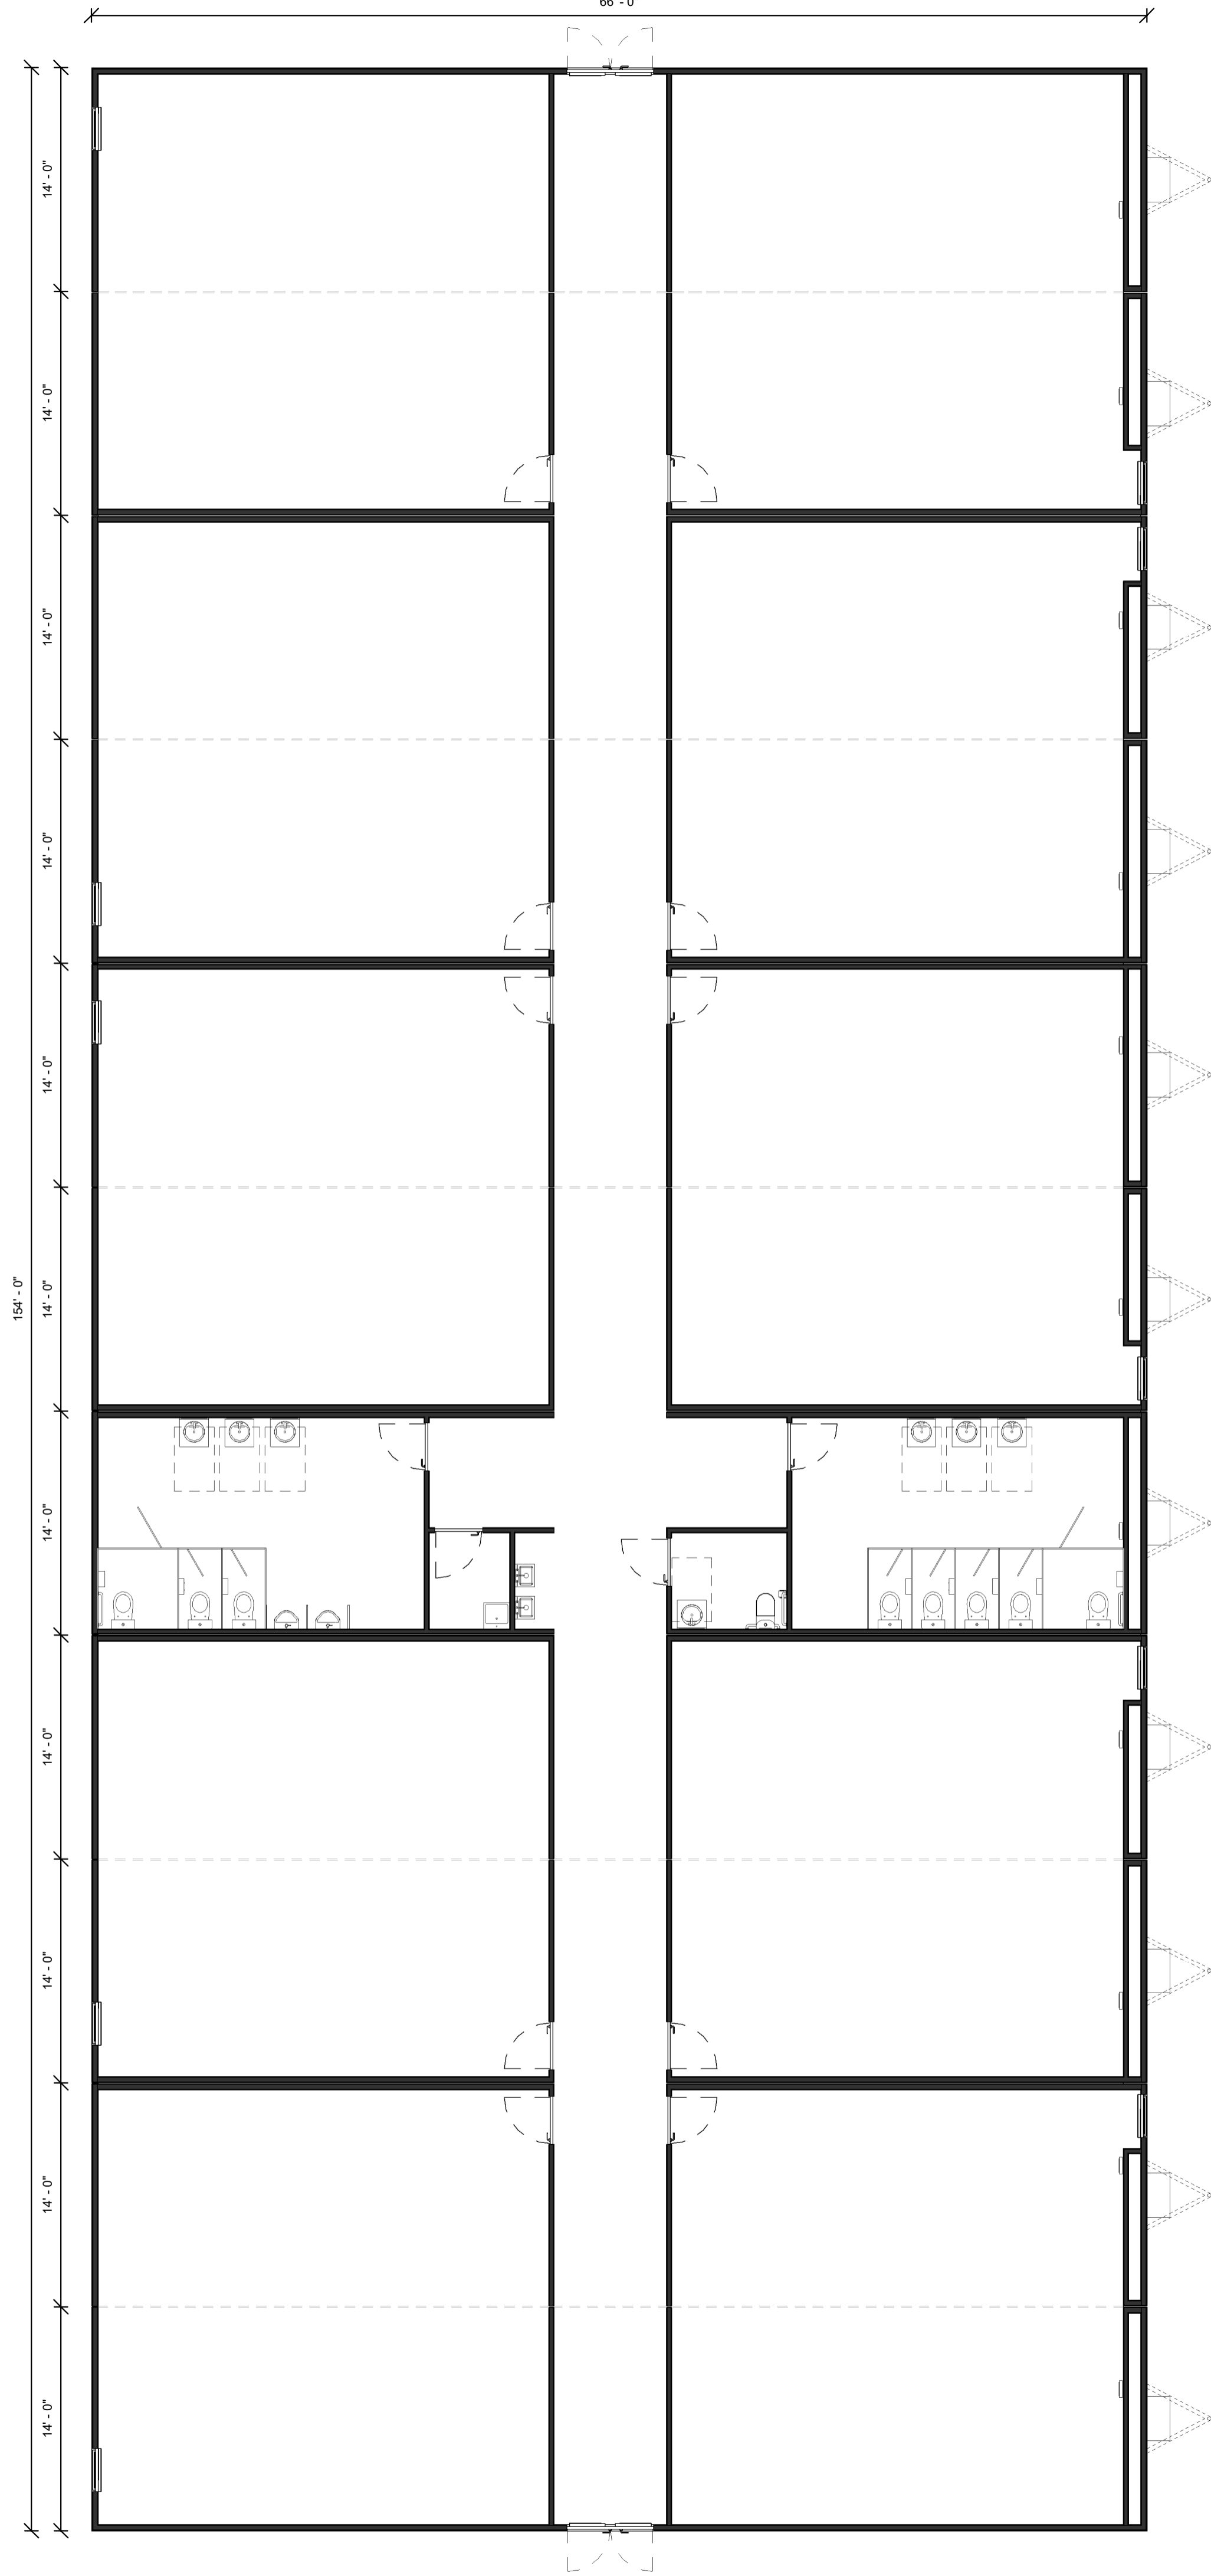

154' x 66' 10 CLASSROOMS

FLOOR PLAN
Scale 1 : 85

3D MODEL
Scale

NOTE: This document and all information contained herein are the trade secrets of Triumph Modular Inc. and may not be reproduced, used or disclosed in any manner without the prior written consent of Triumph Modular Inc. Door, window, and partition locations may vary depending on the manufacturer