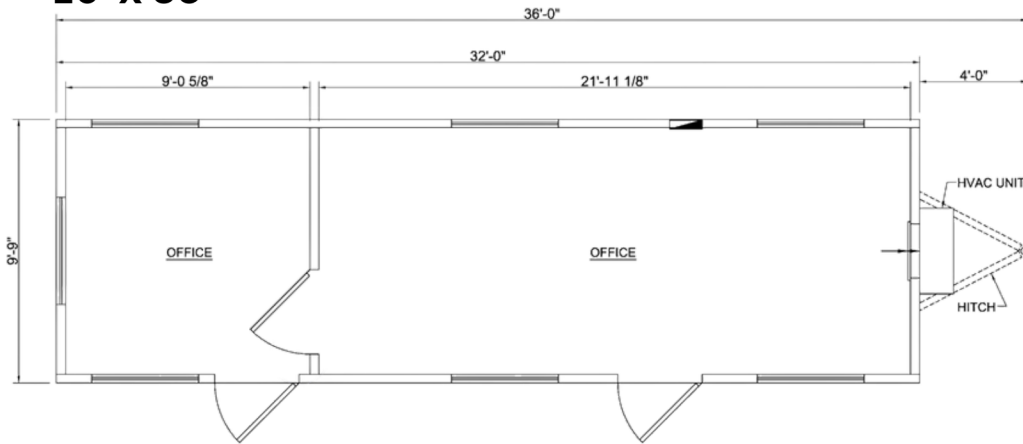

Triumph Modular
www.triumphmodular.com
1-800- 257-2536
Corporate Headquarters:
194 Ayer Rd Littleton, MA 01460

 **TRIUMPH**
A TECNOFAST COMPANY®

**Mobile Office Trailer
Floor Plans**

8' x 24'

10' x 50'

8' x 32'

12' x 60'

10' x 36'

12' x 64'

10' x 44'

24' x 64'