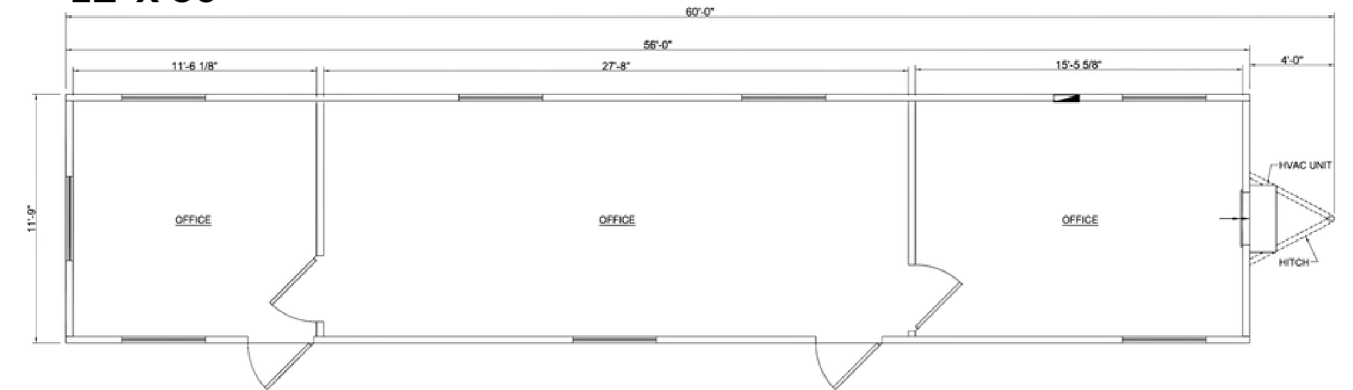

Triumph Modular
www.triumphmodular.com
1-800- 257-2536
Corporate Headquarters:
194 Ayer Rd Littleton, MA 01460

 **TRIUMPH**
A TECNOFAST COMPANY®

**Mobile Office Trailer
Floor Plans**

8' x 24'

10' x 50'

8' x 32'

12' x 60'

10' x 36'

12' x 64'

10' x 44'

24' x 64'