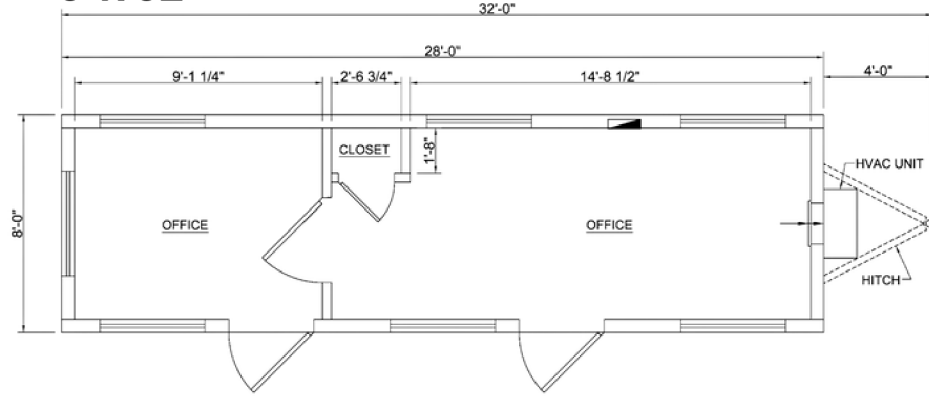

Triumph Modular
www.triumphmodular.com
1-800- 257-2536
Corporate Headquarters:
194 Ayer Rd Littleton, MA 01460

 **TRIUMPH**
A TECNOFAST COMPANY®

**Mobile Office Trailer
Floor Plans**

8' x 24'

10' x 50'

8' x 32'

12' x 60'

10' x 36'

12' x 64'

10' x 44'

24' x 64'