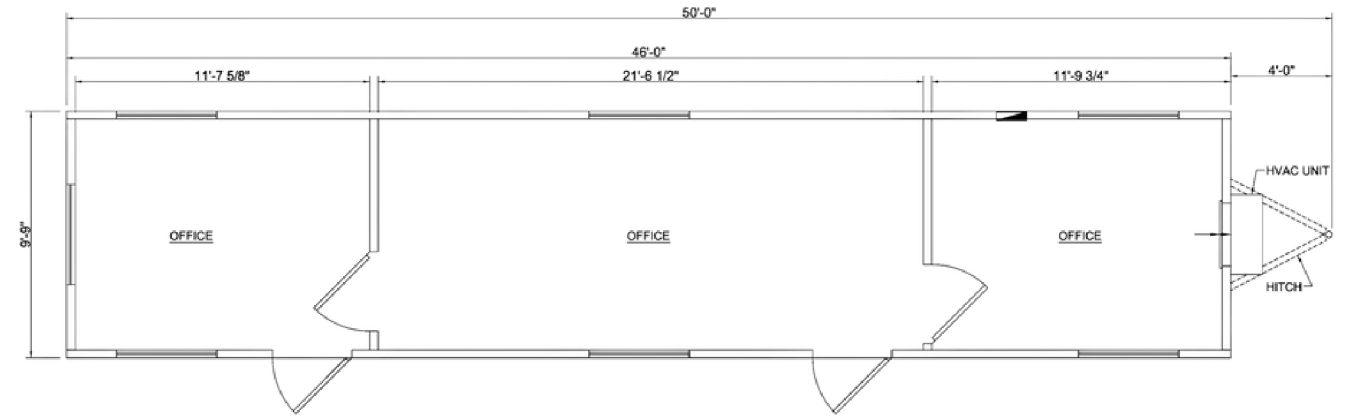

Triumph Modular
www.triumphmodular.com
1-800- 257-2536
Corporate Headquarters:
194 Ayer Rd Littleton, MA 01460

 **TRIUMPH**
A TECNOFAST COMPANY®

**Mobile Office Trailer
Floor Plans**

8' x 24'

10' x 50'

8' x 32'

12' x 60'

10' x 36'

12' x 64'

10' x 44'

24' x 64'