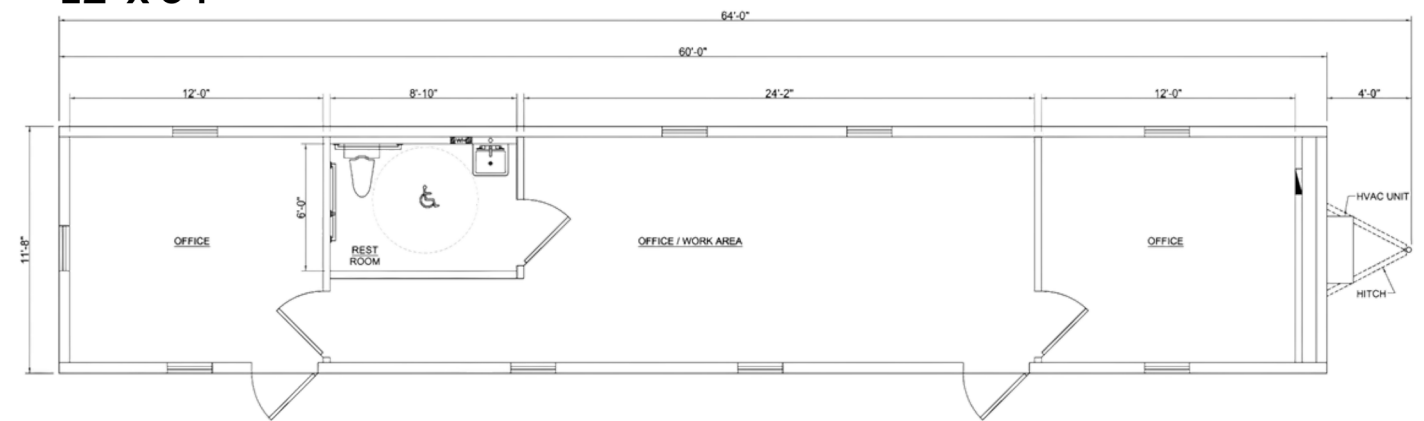

Triumph Modular
www.triumphmodular.com
1-800- 257-2536
Corporate Headquarters:
194 Ayer Rd Littleton, MA 01460

 **TRIUMPH**
A TECNOFAST COMPANY®

**Mobile Office Trailer
Floor Plans**

8' x 24'

10' x 50'

8' x 32'

12' x 60'

10' x 36'

12' x 64'

10' x 44'

24' x 64'