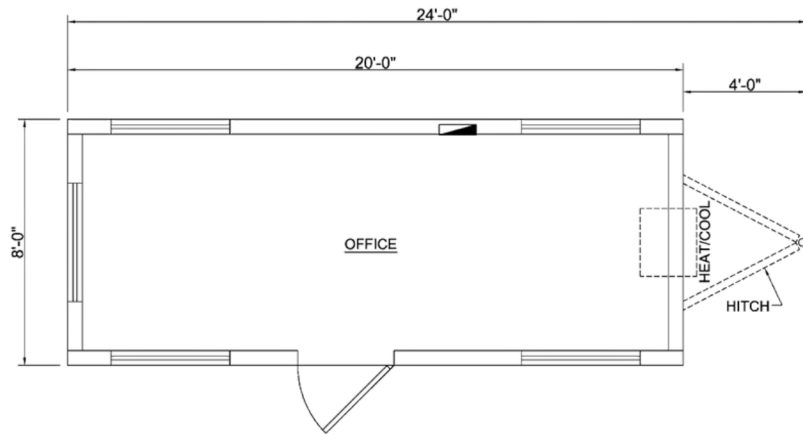

Triumph Modular
www.triumphmodular.com
1-800- 257-2536
Corporate Headquarters:
194 Ayer Rd Littleton, MA 01460

 **TRIUMPH**
A TECNOFAST COMPANY®

**Mobile Office Trailer
Floor Plans**

8' x 24'

10' x 50'

8' x 32'

12' x 60'

10' x 36'

12' x 64'

10' x 44'

24' x 64'